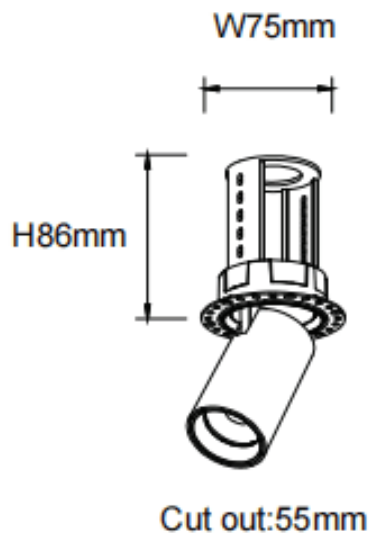

PTT RT-Smart

Lavov downlight from the family PTT RT-Smart with a power of 10W and a beam angle of 55°. Finished in White colour. Trimless version. With a total lumen output of 1000lm and a luminous efficacy of 100lm/W. Made in Die Cast Aluminum. Driver Dimmable Casamby ready. CCT 3000K.

Item code	86.D148.2349.01
Product type	Indoor
Category	Downlights
Family	PTT
Subfamily	PTT RT-Smart
Pictograms	

Dimensions

Product dimensions (mm) **ø62xH86mm**

Scheme

Product	
Real power (W)	10
Real luminous flux (Lm)	1000
Luminous efficiency (Lm/W)	100
Beam angle (&ordm;)	55
Life time (h)	50000 h L80B10
Colour	White
Control gear included	Yes
Control gear	Dimmable Casamby ready
Flicker Free	Yes
Light source	LED
Type of LED	COB
Colour temperature (K)	3000
Colour consistency (SDCM)	SDCM<3
CRI	90