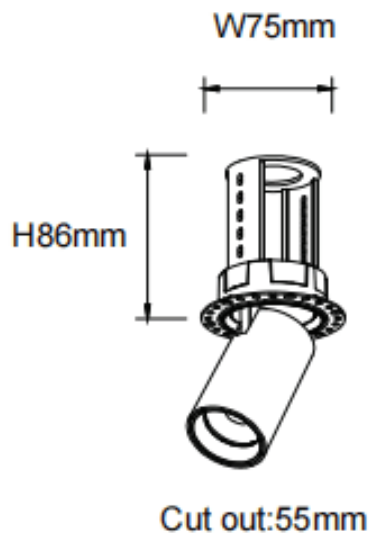

PTT RT-Smart

Lavov downlight from the family PTT RT-Smart with a power of 10W and a beam angle of 55°. Finished in White colour. Trimless version. With a total lumen output of 1000lm and a luminous efficacy of 100lm/W. Made in Die Cast Aluminum. Driver Dimmable Casamby ready. CCT 3000K.

Item code	86.D148.2349.01
Product type	Indoor
Category	Downlights
Family	PTT
Subfamily	PTT RT-Smart
Pictograms	

Dimensions

Product dimensions (mm) **ø62xH86mm**

Scheme

Product	
Real power (W)	10
Real luminous flux (Lm)	1000
Luminous efficiency (Lm/W)	100
Beam angle (°)	55
Life time (h)	50000 h L80B10
Colour	White
Control gear included	Yes
Control gear	Dimmable Casamby ready
Flicker Free	Yes
Light source	LED
Type of LED	COB
Colour temperature (K)	3000
Colour consistency (SDCM)	SDCM3
CRI	90