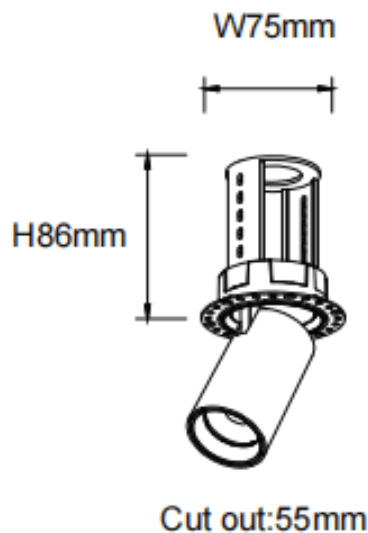

PTT RT-Smart

Lavov downlight from the family PTT RT-Smart with a power of 10W and a beam angle of 55°. Finished in Black colour. Trimless version. With a total lumen output of 1000lm and a luminous efficacy of 100lm/W. Made in Die Cast Aluminum. Driver Dimmable Casamby ready. CCT 3000K.

Dimensions

Product dimensions (mm) **ø62xH86mm**

Scheme

Item code	86.D148.2349.02
Product type	Indoor
Category	Downlights
Family	PTT
Subfamily	PTT RT-Smart
Pictograms	

Product	
Real power (W)	10
Real luminous flux (Lm)	1000
Luminous efficiency (Lm/W)	100
Beam angle (°)	55
Life time (h)	50000 h L80B10
Colour	Black
Control gear included	Yes
Control gear	Dimmable Casamby ready
Flicker Free	Yes
Light source	LED
Type of LED	COB
Colour temperature (K)	3000
Colour consistency (SDCM)	SDCM<3
CRI	90