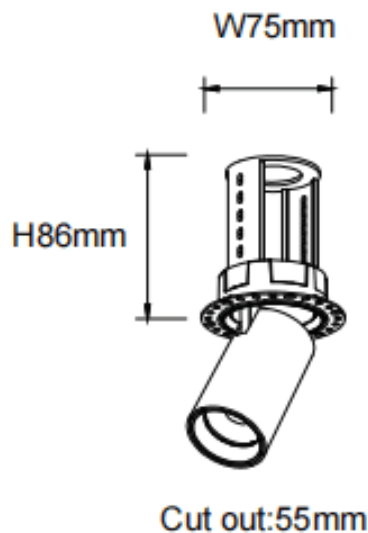

PTT RT-Smart

Lavov downlight from the family PTT RT-Smart with a power of 10W and a beam angle of 55°. Finished in Black colour. Trimless version. With a total lumen output of 1000lm and a luminous efficacy of 100lm/W. Made in Die Cast Aluminum. Driver Dimmable Casamby ready. CCT 3000K.

Item code	86.D148.2349.02
Product type	Indoor
Category	Downlights
Family	PTT
Subfamily	PTT RT-Smart
Pictograms	

Dimensions

Product dimensions (mm) **ø62xH86mm**

Scheme

Product	
Real power (W)	10
Real luminous flux (Lm)	1000
Luminous efficiency (Lm/W)	100
Beam angle (&ordm;)	55
Life time (h)	50000 h L80B10
Colour	Black
Control gear included	Yes
Control gear	Dimmable Casamby ready
Flicker Free	Yes
Light source	LED
Type of LED	COB
Colour temperature (K)	3000
Colour consistency (SDCM)	SDCM<3
CRI	90