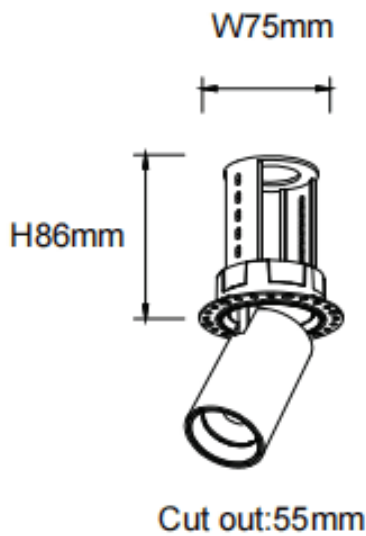

PTT RT

Lavov downlight from the family PTT RT with a power of 10W and a beam angle of 15°. Finished in White colour. Trimless version. With a total lumen output of 1000lm and a luminous efficacy of 100lm/W. Made in Die Cast Aluminum. Driver ON/OFF. CCT 4000K.

Dimensions

Product dimensions (mm) **ø62xH86mm**

Scheme

Item code	86.D148.2411.01
Product type	Indoor
Category	Downlights
Family	PTT
Subfamily	PTT RT
Pictograms	

Product	
Real power (W)	10
Real luminous flux (Lm)	1000
Luminous efficiency (Lm/W)	100
Beam angle (°)	15
Life time (h)	50000 h L80B10
Colour	White
Control gear included	Yes
Control gear	ON/OFF
Flicker Free	Yes
Light source	LED
Type of LED	COB
Colour temperature (K)	4000
Colour consistency (SDCM)	SDCM3
CRI	90