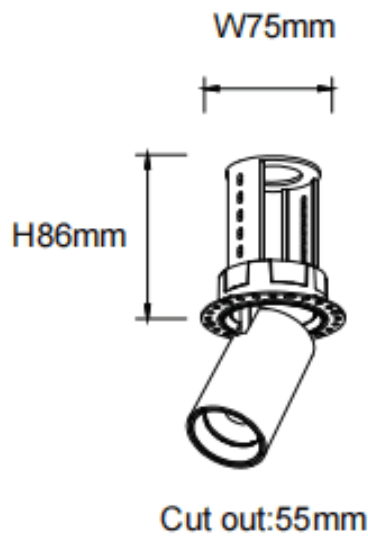

PTT RT

Lavov downlight from the family PTT RT with a power of 10W and a beam angle of 15°. Finished in White colour. Trimless version. With a total lumen output of 1000lm and a luminous efficacy of 100lm/W. Made in Die Cast Aluminum. Driver ON/OFF. CCT 4000K.

Dimensions

Product dimensions (mm) **ø62xH86mm**

Scheme

Item code	86.D148.2411.01
Product type	Indoor
Category	Downlights
Family	PTT
Subfamily	PTT RT
Pictograms	

Product	
Real power (W)	10
Real luminous flux (Lm)	1000
Luminous efficiency (Lm/W)	100
Beam angle (º)	15
Life time (h)	50000 h L80B10
Colour	White
Control gear included	Yes
Control gear	ON/OFF
Flicker Free	Yes
Light source	LED
Type of LED	COB
Colour temperature (K)	4000
Colour consistency (SDCM)	SDCM<3
CRI	90