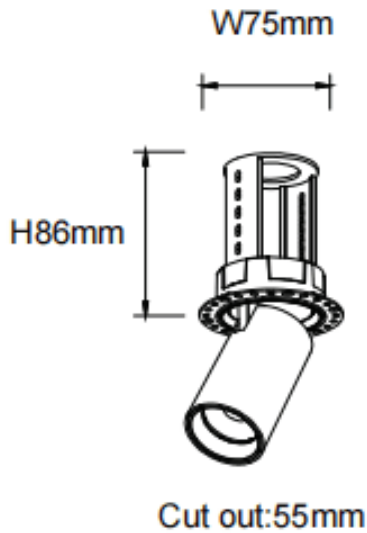

PTT RT

Lavov downlight from the family PTT RT with a power of 10W and a beam angle of 15°. Finished in White colour. Trimless version. With a total lumen output of 1000lm and a luminous efficacy of 100lm/W. Made in Die Cast Aluminum. Driver DALI. CCT 4000K.

Dimensions

Product dimensions (mm) **ø62xH86mm**

Scheme

Item code	86.D148.2413.01
Product type	Indoor
Category	Downlights
Family	PTT
Subfamily	PTT RT

Pictograms

Product	
Real power (W)	10
Real luminous flux (Lm)	1000
Luminous efficiency (Lm/W)	100
Beam angle (°)	15
Life time (h)	50000 h L80B10
Colour	White
Control gear included	Yes
Control gear	DALI
Flicker Free	Yes
Light source	LED
Type of LED	COB
Colour temperature (K)	4000
Colour consistency (SDCM)	SDCM3
CRI	90