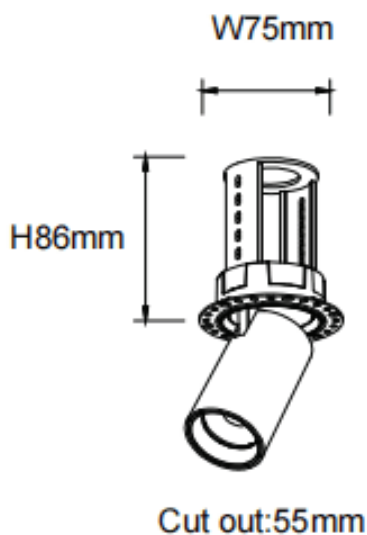

PTT RT-Smart

Lavov downlight from the family PTT RT-Smart with a power of 10W and a beam angle of 15°. Finished in White colour. Trimless version. With a total lumen output of 1000lm and a luminous efficacy of 100lm/W. Made in Die Cast Aluminum. Driver Dimmable Casamby ready. CCT 4000K.

Dimensions

Product dimensions (mm) **ø62xH86mm**

Scheme

Item code	86.D148.2419.01
Product type	Indoor
Category	Downlights
Family	PTT
Subfamily	PTT RT-Smart
Pictograms	

Product	
Real power (W)	10
Real luminous flux (Lm)	1000
Luminous efficiency (Lm/W)	100
Beam angle (º)	15
Life time (h)	50000 h L80B10
Colour	White
Control gear included	Yes
Control gear	Dimmable Casamby ready
Flicker Free	Yes
Light source	LED
Type of LED	COB
Colour temperature (K)	4000
Colour consistency (SDCM)	SDCM<3
CRI	90