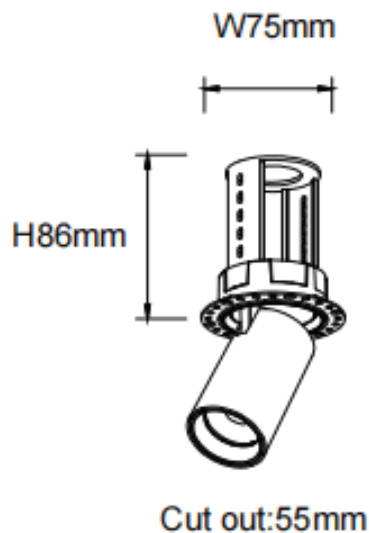

PTT RT-Smart

Lavov downlight from the family PTT RT-Smart with a power of 10W and a beam angle of 15°. Finished in Black colour. Trimless version. With a total lumen output of 1000lm and a luminous efficacy of 100lm/W. Made in Die Cast Aluminum. Driver Dimmable Casamby ready. CCT 4000K.

Dimensions

Product dimensions (mm) **ø62xH86mm**

Scheme

Item code	86.D148.2419.02
Product type	Indoor
Category	Downlights
Family	PTT
Subfamily	PTT RT-Smart
Pictograms	

Product	
Real power (W)	10
Real luminous flux (Lm)	1000
Luminous efficiency (Lm/W)	100
Beam angle (°)	15
Life time (h)	50000 h L80B10
Colour	Black
Control gear included	Yes
Control gear	Dimmable Casamby ready
Flicker Free	Yes
Light source	LED
Type of LED	COB
Colour temperature (K)	4000
Colour consistency (SDCM)	SDCM3
CRI	90