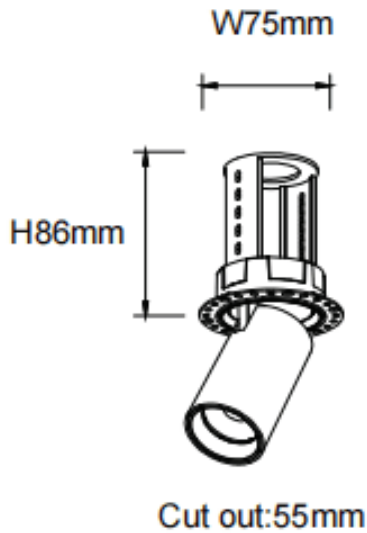

### PTT RT

Lavov downlight from the family PTT RT with a power of 10W and a beam angle of 24°. Finished in White colour. Trimless version. With a total lumen output of 1000lm and a luminous efficacy of 100lm/W. Made in Die Cast Aluminum. Driver ON/OFF. CCT 4000K.

### Dimensions

Product dimensions (mm) **ø62xH86mm**

### Photometry

Item code	86.D148.2421.01
Product type	Indoor
Category	Downlights
Family	PTT
Subfamily	PTT RT
Pictograms	

Product	
Real power (W)	10
Real luminous flux (Lm)	1000
Luminous efficiency (Lm/W)	100
Beam angle (&ordm;)	24
Life time (h)	50000 h L80B10
Colour	White
Control gear included	Yes
Control gear	ON/OFF
Flicker Free	Yes
Light source	LED
Type of LED	COB
Colour temperature (K)	4000
Colour consistency (SDCM)	SDCM<3
CRI	90