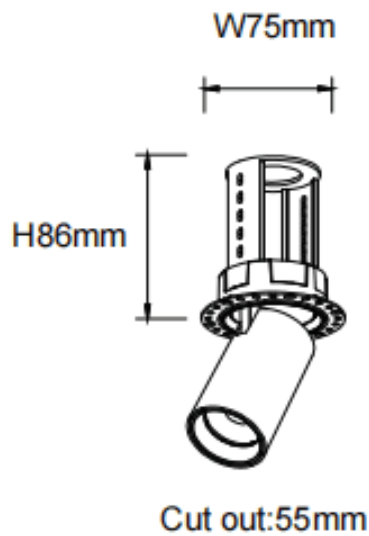

PTT RT

Lavov downlight from the family PTT RT with a power of 10W and a beam angle of 24°. Finished in Black colour. Trimless version. With a total lumen output of 1000lm and a luminous efficacy of 100lm/W. Made in Die Cast Aluminum. Driver ON/OFF. CCT 4000K.

Dimensions

Product dimensions (mm) **ø62xH86mm**

Scheme

Photometry

Item code	86.D148.2421.02
Product type	Indoor
Category	Downlights
Family	PTT
Subfamily	PTT RT
Pictograms	

Product	
Real power (W)	10
Real luminous flux (Lm)	1000
Luminous efficiency (Lm/W)	100
Beam angle (º)	24
Life time (h)	50000 h L80B10
Colour	Black
Control gear included	Yes
Control gear	ON/OFF
Flicker Free	Yes
Light source	LED
Type of LED	COB
Colour temperature (K)	4000
Colour consistency (SDCM)	SDCM<3
CRI	90