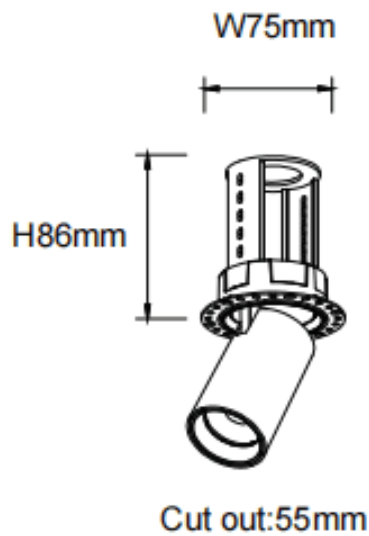

PTT RT

Lavov downlight from the family PTT RT with a power of 10W and a beam angle of 24°. Finished in White colour. Trimless version. With a total lumen output of 1000lm and a luminous efficacy of 100lm/W. Made in Die Cast Aluminum. Driver DALI. CCT 4000K.

Dimensions

Product dimensions (mm) **ø62xH86mm**

Scheme

Photometry

Item code	86.D148.2423.01
Product type	Indoor
Category	Downlights
Family	PTT
Subfamily	PTT RT
Pictograms	

Product	
Real power (W)	10
Real luminous flux (Lm)	1000
Luminous efficiency (Lm/W)	100
Beam angle (°)	24
Life time (h)	50000 h L80B10
Colour	White
Control gear included	Yes
Control gear	DALI
Flicker Free	Yes
Light source	LED
Type of LED	COB
Colour temperature (K)	4000
Colour consistency (SDCM)	SDCM3
CRI	90