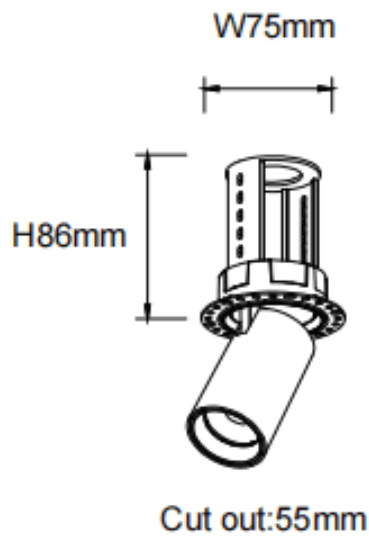

### PTT RT

Lavov downlight from the family PTT RT with a power of 10W and a beam angle of 24°. Finished in White colour. Trimless version. With a total lumen output of 1000lm and a luminous efficacy of 100lm/W. Made in Die Cast Aluminum. Driver DALI. CCT 4000K.

Item code	86.D148.2423.01
Product type	Indoor
Category	Downlights
Family	PTT
Subfamily	PTT RT
Pictograms	

### Dimensions

Product dimensions (mm) **ø62xH86mm**

### Scheme

Product	
Real power (W)	10
Real luminous flux (Lm)	1000
Luminous efficiency (Lm/W)	100
Beam angle (&ordm;)	24
Life time (h)	50000 h L80B10
Colour	White
Control gear included	Yes
Control gear	DALI
Flicker Free	Yes
Light source	LED
Type of LED	COB
Colour temperature (K)	4000
Colour consistency (SDCM)	SDCM<3
CRI	90