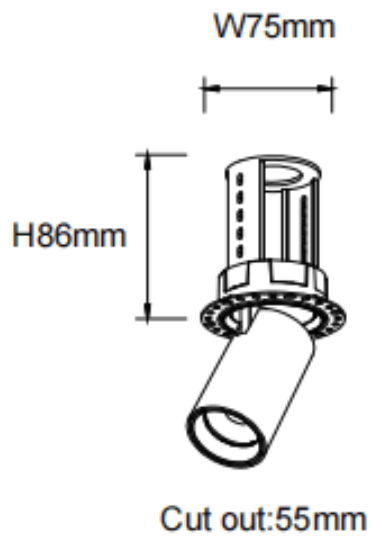

### PTT RT

Lavov downlight from the family PTT RT with a power of 10W and a beam angle of 24°. Finished in Black colour. Trimless version. With a total lumen output of 1000lm and a luminous efficacy of 100lm/W. Made in Die Cast Aluminum. Driver DALI. CCT 4000K.

Item code	86.D148.2423.02
Product type	Indoor
Category	Downlights
Family	PTT
Subfamily	PTT RT
Pictograms	

### Dimensions

Product dimensions (mm) **ø62xH86mm**

### Scheme

Product	
Real power (W)	10
Real luminous flux (Lm)	1000
Luminous efficiency (Lm/W)	100
Beam angle (&ordm;)	24
Life time (h)	50000 h L80B10
Colour	Black
Control gear included	Yes
Control gear	DALI
Flicker Free	Yes
Light source	LED
Type of LED	COB
Colour temperature (K)	4000
Colour consistency (SDCM)	SDCM<3
CRI	90