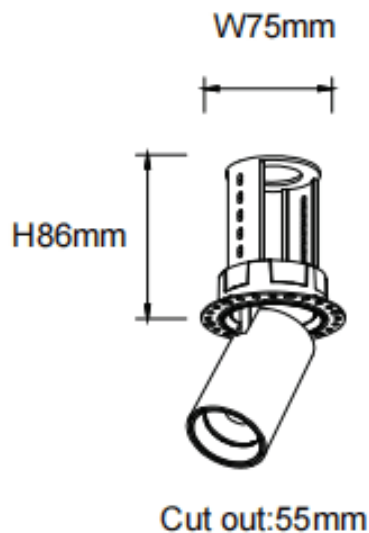

PTT RT

Lavov downlight from the family PTT RT with a power of 10W and a beam angle of 36°. Finished in White colour. Trimless version. With a total lumen output of 1000lm and a luminous efficacy of 100lm/W. Made in Die Cast Aluminum. Driver ON/OFF. CCT 4000K.

Dimensions

Product dimensions (mm) **ø62xH86mm**

Scheme

Item code	86.D148.2431.01
Product type	Indoor
Category	Downlights
Family	PTT
Subfamily	PTT RT
Pictograms	

Product	
Real power (W)	10
Real luminous flux (Lm)	1000
Luminous efficiency (Lm/W)	100
Beam angle (°)	36
Life time (h)	50000 h L80B10
Colour	White
Control gear included	Yes
Control gear	ON/OFF
Flicker Free	Yes
Light source	LED
Type of LED	COB
Colour temperature (K)	4000
Colour consistency (SDCM)	SDCM<3
CRI	90