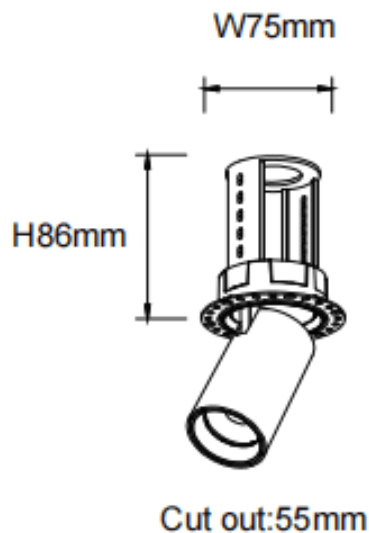

### PTT RT

Lavov downlight from the family PTT RT with a power of 10W and a beam angle of 36°. Finished in White colour. Trimless version. With a total lumen output of 1000lm and a luminous efficacy of 100lm/W. Made in Die Cast Aluminum. Driver DALI. CCT 4000K.

### Dimensions

Product dimensions (mm) **ø62xH86mm**

### Scheme

Product	
Real power (W)	10
Real luminous flux (Lm)	1000
Luminous efficiency (Lm/W)	100
Beam angle (&ordm;)	36
Life time (h)	50000 h L80B10
Colour	White
Control gear included	Yes
Control gear	DALI
Flicker Free	Yes
Light source	LED
Type of LED	COB
Colour temperature (K)	4000
Colour consistency (SDCM)	SDCM<3
CRI	90