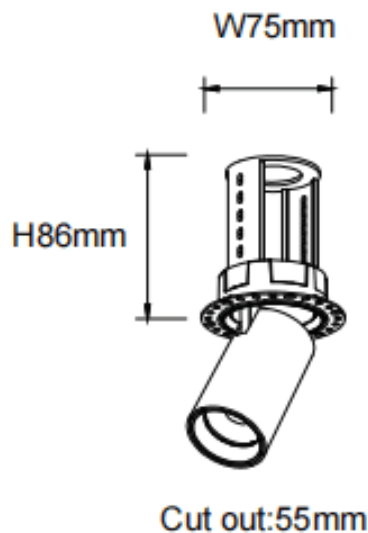

PTT RT-Smart

Lavov downlight from the family PTT RT-Smart with a power of 10W and a beam angle of 36°. Finished in Black colour. Trimless version. With a total lumen output of 1000lm and a luminous efficacy of 100lm/W. Made in Die Cast Aluminum. Driver Dimmable Casamby ready. CCT 4000K.

Item code	86.D148.2439.02
Product type	Indoor
Category	Downlights
Family	PTT
Subfamily	PTT RT-Smart
Pictograms	

Dimensions

Product dimensions (mm) **ø62xH86mm**

Scheme

Product	
Real power (W)	10
Real luminous flux (Lm)	1000
Luminous efficiency (Lm/W)	100
Beam angle (&ordm;)	36
Life time (h)	50000 h L80B10
Colour	Black
Control gear included	Yes
Control gear	Dimmable Casamby ready
Flicker Free	Yes
Light source	LED
Type of LED	COB
Colour temperature (K)	4000
Colour consistency (SDCM)	SDCM<3
CRI	90