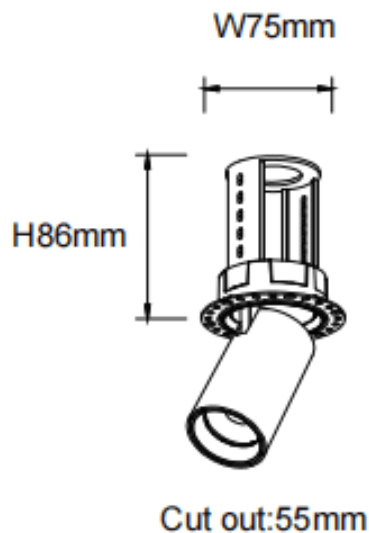

PTT RT

Lavov downlight from the family PTT RT with a power of 10W and a beam angle of 55°. Finished in White colour. Trimless version. With a total lumen output of 1000lm and a luminous efficacy of 100lm/W. Made in Die Cast Aluminum. Driver DALI. CCT 4000K.

| | |
|--------------|-----------------|
| Item code | 86.D148.2443.01 |
| Product type | Indoor |
| Category | Downlights |
| Family | PTT |
| Subfamily | PTT RT |

Pictograms

Dimensions

Product dimensions (mm) **ø62xH86mm**

Scheme

| | |
|----------------------------|----------------|
| Product | |
| Real power (W) | 10 |
| Real luminous flux (Lm) | 1000 |
| Luminous efficiency (Lm/W) | 100 |
| Beam angle (º) | 55 |
| Life time (h) | 50000 h L80B10 |
| Colour | White |
| Control gear included | Yes |
| Control gear | DALI |
| Flicker Free | Yes |
| Light source | LED |
| Type of LED | COB |
| Colour temperature (K) | 4000 |
| Colour consistency (SDCM) | SDCM<3 |
| CRI | 90 |