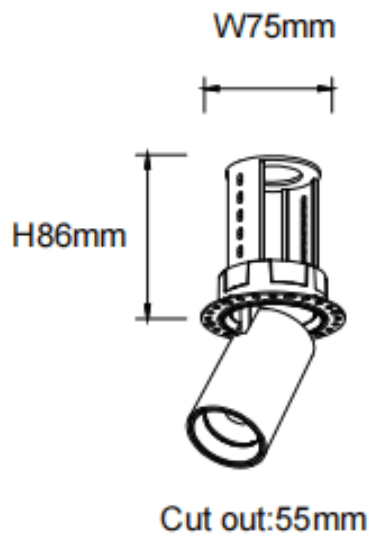

PTT RT

Lavov downlight from the family PTT RT with a power of 10W and a beam angle of 55°. Finished in Black colour. Trimless version. With a total lumen output of 1000lm and a luminous efficacy of 100lm/W. Made in Die Cast Aluminum. Driver DALI. CCT 4000K.

Item code	86.D148.2443.02
Product type	Indoor
Category	Downlights
Family	PTT
Subfamily	PTT RT
Pictograms	

Dimensions

Product dimensions (mm) **ø62xH86mm**

Scheme

Product	
Real power (W)	10
Real luminous flux (Lm)	1000
Luminous efficiency (Lm/W)	100
Beam angle (°)	55
Life time (h)	50000 h L80B10
Colour	Black
Control gear included	Yes
Control gear	DALI
Flicker Free	Yes
Light source	LED
Type of LED	COB
Colour temperature (K)	4000
Colour consistency (SDCM)	SDCM<3
CRI	90