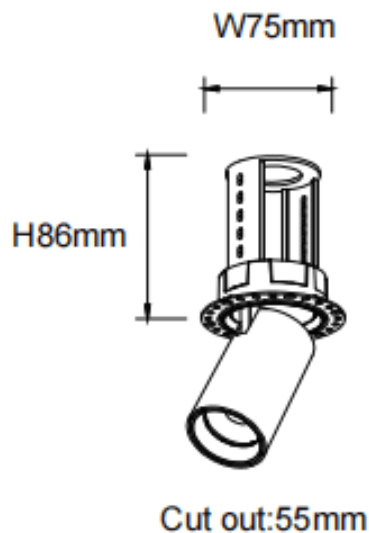

### PTT RT

Lavov downlight from the family PTT RT with a power of 10W and a beam angle of 55°. Finished in Black colour. Trimless version. With a total lumen output of 1000lm and a luminous efficacy of 100lm/W. Made in Die Cast Aluminum. Driver DALI. CCT 4000K.

### Dimensions

Product dimensions (mm) **ø62xH86mm**

### Scheme

Product	
Real power (W)	10
Real luminous flux (Lm)	1000
Luminous efficiency (Lm/W)	100
Beam angle (&ordm;)	55
Life time (h)	50000 h L80B10
Colour	Black
Control gear included	Yes
Control gear	DALI
Flicker Free	Yes
Light source	LED
Type of LED	COB
Colour temperature (K)	4000
Colour consistency (SDCM)	SDCM<3
CRI	90