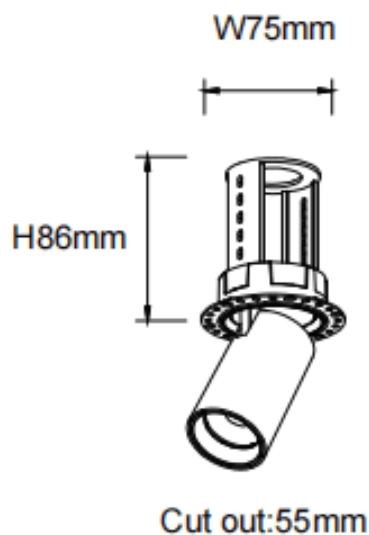

PTT RT

Lavov downlight from the family PTT RT with a power of 10W and a beam angle of 55°. Finished in Black colour. Trimless version. With a total lumen output of 1000lm and a luminous efficacy of 100lm/W. Made in Die Cast Aluminum. Driver DALI. CCT 4000K.

Item code	86.D148.2443.02
Product type	Indoor
Category	Downlights
Family	PTT
Subfamily	PTT RT
Pictograms	

Dimensions

Product dimensions (mm) **ø62xH86mm**

Scheme

Product	
Real power (W)	10
Real luminous flux (Lm)	1000
Luminous efficiency (Lm/W)	100
Beam angle (º)	55
Life time (h)	50000 h L80B10
Colour	Black
Control gear included	Yes
Control gear	DALI
Flicker Free	Yes
Light source	LED
Type of LED	COB
Colour temperature (K)	4000
Colour consistency (SDCM)	SDCM<3
CRI	90