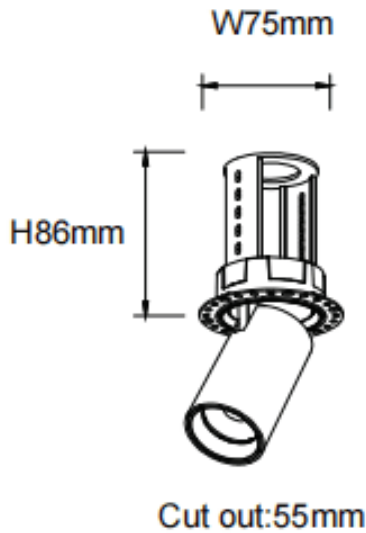

### PTT RT-Smart

Lavov downlight from the family PTT RT-Smart with a power of 10W and a beam angle of 55°. Finished in White colour. Trimless version. With a total lumen output of 1000lm and a luminous efficacy of 100lm/W. Made in Die Cast Aluminum. Driver Dimmable Casamby ready. CCT 4000K.

#### Dimensions

Product dimensions (mm) **ø62xH86mm**

#### Scheme

Item code	86.D148.2449.01
Product type	Indoor
Category	Downlights
Family	PTT
Subfamily	PTT RT-Smart
Pictograms	

Product	
Real power (W)	10
Real luminous flux (Lm)	1000
Luminous efficiency (Lm/W)	100
Beam angle (°)	55
Life time (h)	50000 h L80B10
Colour	White
Control gear included	Yes
Control gear	Dimmable Casamby ready
Flicker Free	Yes
Light source	LED
Type of LED	COB
Colour temperature (K)	4000
Colour consistency (SDCM)	SDCM3
CRI	90