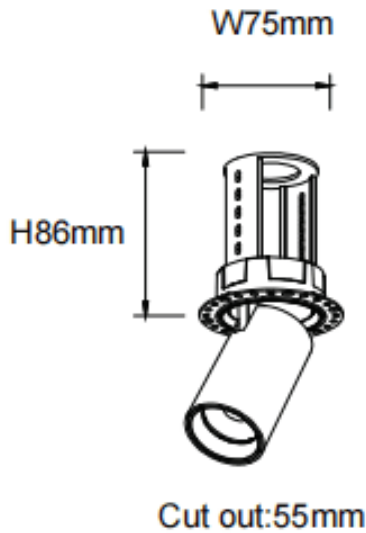

### PTT RT-Smart

Lavov downlight from the family PTT RT-Smart with a power of 10W and a beam angle of 55°. Finished in Black colour. Trimless version. With a total lumen output of 1000lm and a luminous efficacy of 100lm/W. Made in Die Cast Aluminum. Driver Dimmable Casamby ready. CCT 4000K.

#### Dimensions

Product dimensions (mm) **ø62xH86mm**

#### Scheme

Item code	86.D148.2449.02
Product type	Indoor
Category	Downlights
Family	PTT
Subfamily	PTT RT-Smart
Pictograms	

Product	
Real power (W)	10
Real luminous flux (Lm)	1000
Luminous efficiency (Lm/W)	100
Beam angle (°)	55
Life time (h)	50000 h L80B10
Colour	Black
Control gear included	Yes
Control gear	Dimmable Casamby ready
Flicker Free	Yes
Light source	LED
Type of LED	COB
Colour temperature (K)	4000
Colour consistency (SDCM)	SDCM3
CRI	90