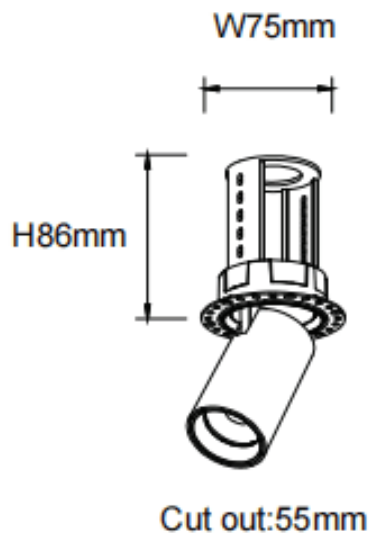

### PTT RT-Smart

Lavov downlight from the family PTT RT-Smart with a power of 10W and a beam angle of 55°. Finished in Black colour. Trimless version. With a total lumen output of 1000lm and a luminous efficacy of 100lm/W. Made in Die Cast Aluminum. Driver Dimmable Casamby ready. CCT 4000K.

### Dimensions

**Product dimensions (mm)** **ø62xH86mm**

### Scheme

<b>Product</b>	
<b>Real power (W)</b>	<b>10</b>
<b>Real luminous flux (Lm)</b>	<b>1000</b>
<b>Luminous efficiency (Lm/W)</b>	<b>100</b>
<b>Beam angle (&amp;ordm;)</b>	<b>55</b>
<b>Life time (h)</b>	<b>50000 h L80B10</b>
<b>Colour</b>	<b>Black</b>
<b>Control gear included</b>	<b>Yes</b>
<b>Control gear</b>	<b>Dimmable Casamby ready</b>
<b>Flicker Free</b>	<b>Yes</b>
<b>Light source</b>	<b>LED</b>
<b>Type of LED</b>	<b>COB</b>
<b>Colour temperature (K)</b>	<b>4000</b>
<b>Colour consistency (SDCM)</b>	<b>SDCM&lt;3</b>
<b>CRI</b>	<b>90</b>