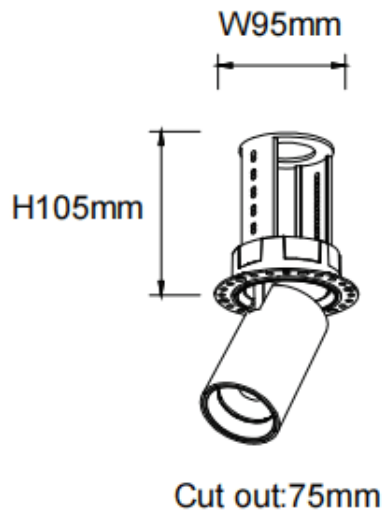

### PTT RT

Lavov downlight from the family PTT RT with a power of 18W and a beam angle of 15°. Finished in White colour. Trimless version. With a total lumen output of 1800lm and a luminous efficacy of 100lm/W. Made in Die Cast Aluminum. Driver ON/OFF. CCT 3000K.

### Dimensions

Product dimensions (mm)  $\varnothing 84 \times H105 \text{mm}$

### Scheme

Item code	86.D148.3311.01
Product type	Indoor
Category	Downlights
Family	PTT
Subfamily	PTT RT
Pictograms	

Product	
Real power (W)	18
Real luminous flux (Lm)	1800
Luminous efficiency (Lm/W)	100
Beam angle (&ordm;)	15
Life time (h)	50000 h L80B10
Colour	White
Control gear included	Yes
Control gear	ON/OFF
Flicker Free	Yes
Light source	LED
Type of LED	COB
Colour temperature (K)	3000
Colour consistency (SDCM)	SDCM<3
CRI	90