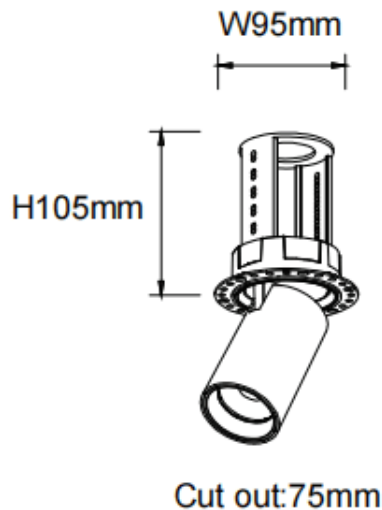

PTT RT

Lavov downlight from the family PTT RT with a power of 18W and a beam angle of 15°. Finished in Black colour. Trimless version. With a total lumen output of 1800lm and a luminous efficacy of 100lm/W. Made in Die Cast Aluminum. Driver ON/OFF. CCT 3000K.

Item code	86.D148.3311.02
Product type	Indoor
Category	Downlights
Family	PTT
Subfamily	PTT RT
Pictograms	

Dimensions

Product dimensions (mm) $\varnothing 84 \times H105 \text{mm}$

Scheme

Product	
Real power (W)	18
Real luminous flux (Lm)	1800
Luminous efficiency (Lm/W)	100
Beam angle (º)	15
Life time (h)	50000 h L80B10
Colour	Black
Control gear included	Yes
Control gear	ON/OFF
Flicker Free	Yes
Light source	LED
Type of LED	COB
Colour temperature (K)	3000
Colour consistency (SDCM)	SDCM<3
CRI	90