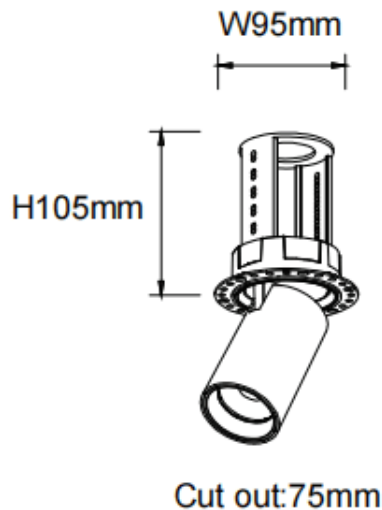

PTT RT

Lavov downlight from the family PTT RT with a power of 18W and a beam angle of 15°. Finished in Black colour. Trimless version. With a total lumen output of 1800lm and a luminous efficacy of 100lm/W. Made in Die Cast Aluminum. Driver ON/OFF. CCT 3000K.

Item code	86.D148.3311.02
Product type	Indoor
Category	Downlights
Family	PTT
Subfamily	PTT RT
Pictograms	

Dimensions

Product dimensions (mm) **Ø84xH105mm**

Scheme

Product	
Real power (W)	18
Real luminous flux (Lm)	1800
Luminous efficiency (Lm/W)	100
Beam angle (°)	15
Life time (h)	50000 h L80B10
Colour	Black
Control gear included	Yes
Control gear	ON/OFF
Flicker Free	Yes
Light source	LED
Type of LED	COB
Colour temperature (K)	3000
Colour consistency (SDCM)	SDCM3
CRI	90