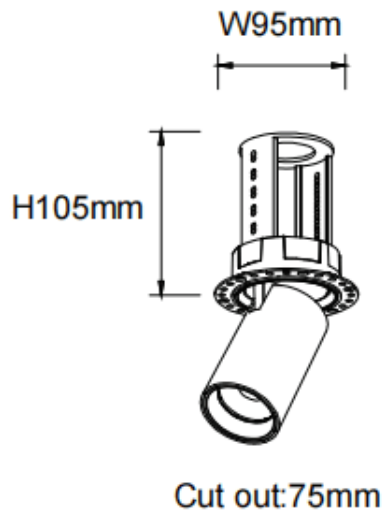

PTT RT

Lavov downlight from the family PTT RT with a power of 18W and a beam angle of 15°. Finished in White colour. Trimless version. With a total lumen output of 1800lm and a luminous efficacy of 100lm/W. Made in Die Cast Aluminum. Driver DALI. CCT 3000K.

Item code	86.D148.3313.01
Product type	Indoor
Category	Downlights
Family	PTT
Subfamily	PTT RT
Pictograms	

Dimensions

Product dimensions (mm) $\varnothing 84 \times H105 \text{mm}$

Scheme

Product	
Real power (W)	18
Real luminous flux (Lm)	1800
Luminous efficiency (Lm/W)	100
Beam angle (º)	15
Life time (h)	50000 h L80B10
Colour	White
Control gear included	Yes
Control gear	DALI
Flicker Free	Yes
Light source	LED
Type of LED	COB
Colour temperature (K)	3000
Colour consistency (SDCM)	SDCM<3
CRI	90