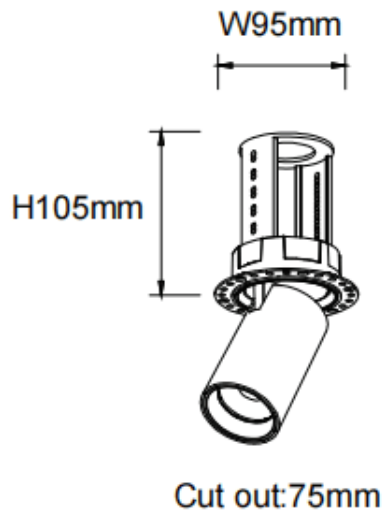

PTT RT

Lavov downlight from the family PTT RT with a power of 18W and a beam angle of 15°. Finished in Black colour. Trimless version. With a total lumen output of 1800lm and a luminous efficacy of 100lm/W. Made in Die Cast Aluminum. Driver DALI. CCT 3000K.

Item code	86.D148.3313.02
Product type	Indoor
Category	Downlights
Family	PTT
Subfamily	PTT RT
Pictograms	

Dimensions

Product dimensions (mm) $\varnothing 84 \times H105 \text{mm}$

Scheme

Product

Real power (W)	18
Real luminous flux (Lm)	1800
Luminous efficiency (Lm/W)	100
Beam angle (°)	15
Life time (h)	50000 h L80B10
Colour	Black
Control gear included	Yes
Control gear	DALI
Flicker Free	Yes
Light source	LED
Type of LED	COB
Colour temperature (K)	3000
Colour consistency (SDCM)	SDCM3
CRI	90