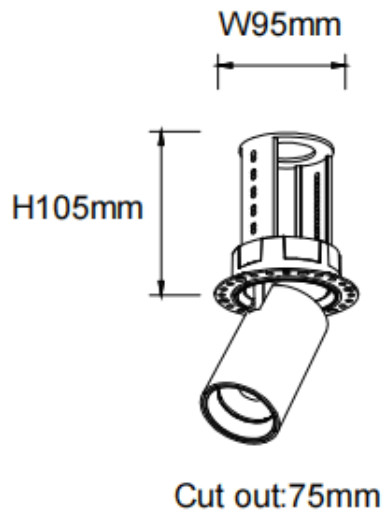

### PTT RT-Smart

Lavov downlight from the family PTT RT-Smart with a power of 18W and a beam angle of 15°. Finished in White colour. Trimless version. With a total lumen output of 1800lm and a luminous efficacy of 100lm/W. Made in Die Cast Aluminum. Driver Dimmable Casamby ready. CCT 3000K.

#### Dimensions

Product dimensions (mm)  $\varnothing 84 \times H105 \text{mm}$

#### Scheme

Item code	86.D148.3319.01
Product type	Indoor
Category	Downlights
Family	PTT
Subfamily	PTT RT-Smart
Pictograms	

Product	
Real power (W)	18
Real luminous flux (Lm)	1800
Luminous efficiency (Lm/W)	100
Beam angle (&ordm;)	15
Life time (h)	50000 h L80B10
Colour	White
Control gear included	Yes
Control gear	Dimmable Casamby ready
Flicker Free	Yes
Light source	LED
Type of LED	COB
Colour temperature (K)	3000
Colour consistency (SDCM)	SDCM<3
CRI	90