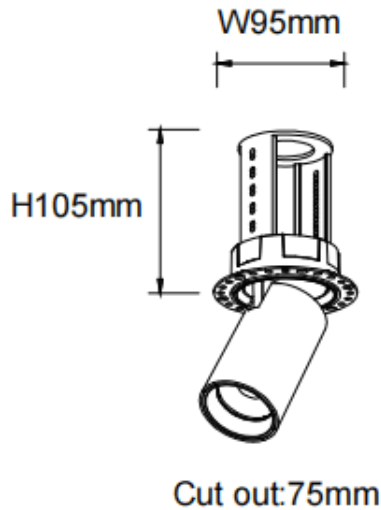

PTT RT-Smart

Lavov downlight from the family PTT RT-Smart with a power of 18W and a beam angle of 15°. Finished in Black colour. Trimless version. With a total lumen output of 1800lm and a luminous efficacy of 100lm/W. Made in Die Cast Aluminum. Driver Dimmable Casamby ready. CCT 3000K.

Dimensions

Product dimensions (mm) $\varnothing 84 \times H105 \text{mm}$

Scheme

Item code	86.D148.3319.02
Product type	Indoor
Category	Downlights
Family	PTT
Subfamily	PTT RT-Smart
Pictograms	

Product	
Real power (W)	18
Real luminous flux (Lm)	1800
Luminous efficiency (Lm/W)	100
Beam angle (º)	15
Life time (h)	50000 h L80B10
Colour	Black
Control gear included	Yes
Control gear	Dimmable Casamby ready
Flicker Free	Yes
Light source	LED
Type of LED	COB
Colour temperature (K)	3000
Colour consistency (SDCM)	SDCM<3
CRI	90