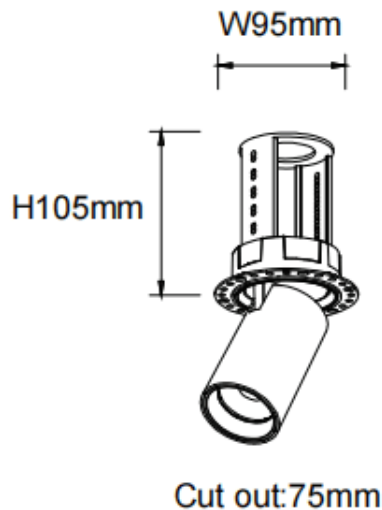

PTT RT-Smart

Lavov downlight from the family PTT RT-Smart with a power of 18W and a beam angle of 15°. Finished in Black colour. Trimless version. With a total lumen output of 1800lm and a luminous efficacy of 100lm/W. Made in Die Cast Aluminum. Driver Dimmable Casamby ready. CCT 3000K.

Item code	86.D148.3319.02
Product type	Indoor
Category	Downlights
Family	PTT
Subfamily	PTT RT-Smart
Pictograms	

Dimensions

Product dimensions (mm) **Ø84xH105mm**

Scheme

Product	
Real power (W)	18
Real luminous flux (Lm)	1800
Luminous efficiency (Lm/W)	100
Beam angle (°)	15
Life time (h)	50000 h L80B10
Colour	Black
Control gear included	Yes
Control gear	Dimmable Casamby ready
Flicker Free	Yes
Light source	LED
Type of LED	COB
Colour temperature (K)	3000
Colour consistency (SDCM)	SDCM3
CRI	90