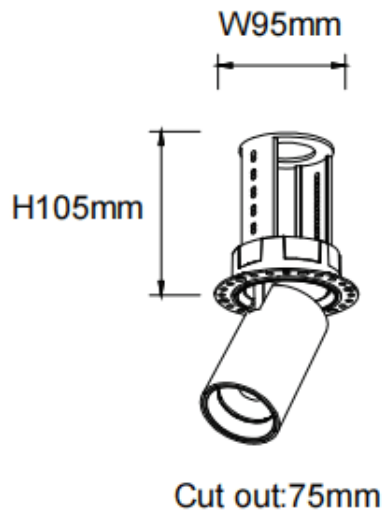

PTT RT

Lavov downlight from the family PTT RT with a power of 18W and a beam angle of 24°. Finished in White colour. Trimless version. With a total lumen output of 1800lm and a luminous efficacy of 100lm/W. Made in Die Cast Aluminum. Driver ON/OFF. CCT 3000K.

Dimensions

Product dimensions (mm) $\varnothing 84 \times H105 \text{mm}$

Scheme

Photometry

Item code	86.D148.3321.01
Product type	Indoor
Category	Downlights
Family	PTT
Subfamily	PTT RT
Pictograms	

Product	
Real power (W)	18
Real luminous flux (Lm)	1800
Luminous efficiency (Lm/W)	100
Beam angle (º)	24
Life time (h)	50000 h L80B10
Colour	White
Control gear included	Yes
Control gear	ON/OFF
Flicker Free	Yes
Light source	LED
Type of LED	COB
Colour temperature (K)	3000
Colour consistency (SDCM)	SDCM<3
CRI	90