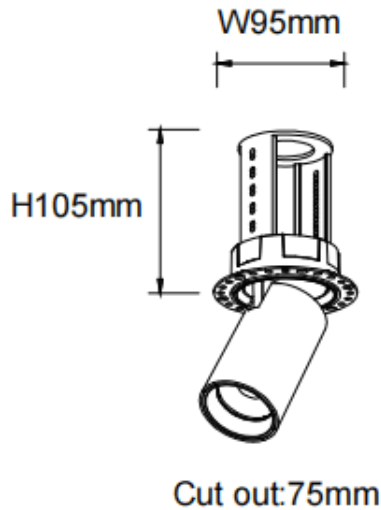

PTT RT

Lavov downlight from the family PTT RT with a power of 18W and a beam angle of 24°. Finished in Black colour. Trimless version. With a total lumen output of 1800lm and a luminous efficacy of 100lm/W. Made in Die Cast Aluminum. Driver ON/OFF. CCT 3000K.

Dimensions

Product dimensions (mm) $\varnothing 84 \times H105 \text{mm}$

Scheme

Photometry

Item code	86.D148.3321.02
Product type	Indoor
Category	Downlights
Family	PTT
Subfamily	PTT RT
Pictograms	

Product	
Real power (W)	18
Real luminous flux (Lm)	1800
Luminous efficiency (Lm/W)	100
Beam angle (°)	24
Life time (h)	50000 h L80B10
Colour	Black
Control gear included	Yes
Control gear	ON/OFF
Flicker Free	Yes
Light source	LED
Type of LED	COB
Colour temperature (K)	3000
Colour consistency (SDCM)	SDCM3
CRI	90