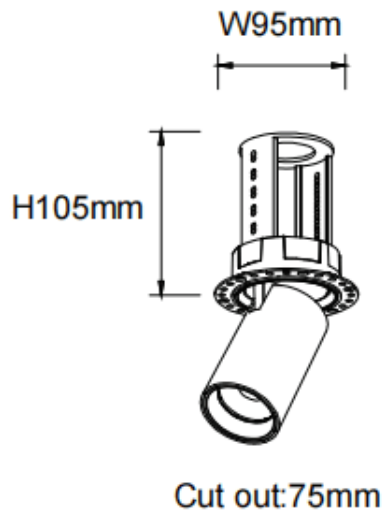

PTT RT

Lavov downlight from the family PTT RT with a power of 18W and a beam angle of 24°. Finished in Black colour. Trimless version. With a total lumen output of 1800lm and a luminous efficacy of 100lm/W. Made in Die Cast Aluminum. Driver ON/OFF. CCT 3000K.

Item code	86.D148.3321.02
Product type	Indoor
Category	Downlights
Family	PTT
Subfamily	PTT RT
Pictograms	

Dimensions

Product dimensions (mm) **Ø84xH105mm**

Scheme

Product	
Real power (W)	18
Real luminous flux (Lm)	1800
Luminous efficiency (Lm/W)	100
Beam angle (&ordm;)	24
Life time (h)	50000 h L80B10
Colour	Black
Control gear included	Yes
Control gear	ON/OFF
Flicker Free	Yes
Light source	LED
Type of LED	COB
Colour temperature (K)	3000
Colour consistency (SDCM)	SDCM<3
CRI	90