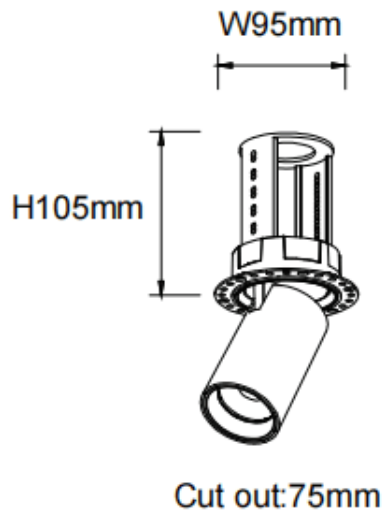

### PTT RT

Lavov downlight from the family PTT RT with a power of 18W and a beam angle of 24°. Finished in White colour. Trimless version. With a total lumen output of 1800lm and a luminous efficacy of 100lm/W. Made in Die Cast Aluminum. Driver DALI. CCT 3000K.

### Dimensions

Product dimensions (mm)  $\varnothing 84 \times H105 \text{mm}$

### Product

Real power (W)	18
Real luminous flux (Lm)	1800
Luminous efficiency (Lm/W)	100
Beam angle (&ordm;)	24
Life time (h)	50000 h L80B10
Colour	White
Control gear included	Yes
Control gear	DALI
Flicker Free	Yes
Light source	LED
Type of LED	COB
Colour temperature (K)	3000
Colour consistency (SDCM)	SDCM<3
CRI	90