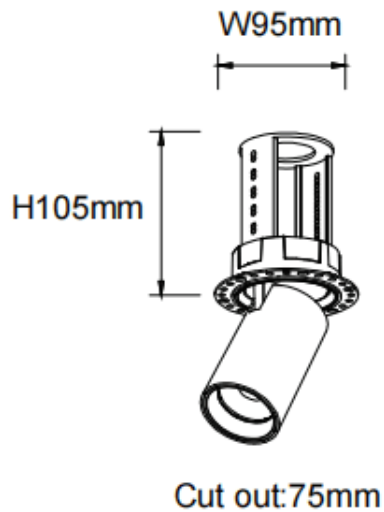

PTT RT

Lavov downlight from the family PTT RT with a power of 18W and a beam angle of 24°. Finished in White colour. Trimless version. With a total lumen output of 1800lm and a luminous efficacy of 100lm/W. Made in Die Cast Aluminum. Driver DALI. CCT 3000K.

Item code	86.D148.3323.01
Product type	Indoor
Category	Downlights
Family	PTT
Subfamily	PTT RT
Pictograms	

Dimensions

Product dimensions (mm) **Ø84xH105mm**

Scheme

Product	
Real power (W)	18
Real luminous flux (Lm)	1800
Luminous efficiency (Lm/W)	100
Beam angle (°)	24
Life time (h)	50000 h L80B10
Colour	White
Control gear included	Yes
Control gear	DALI
Flicker Free	Yes
Light source	LED
Type of LED	COB
Colour temperature (K)	3000
Colour consistency (SDCM)	SDCM3
CRI	90