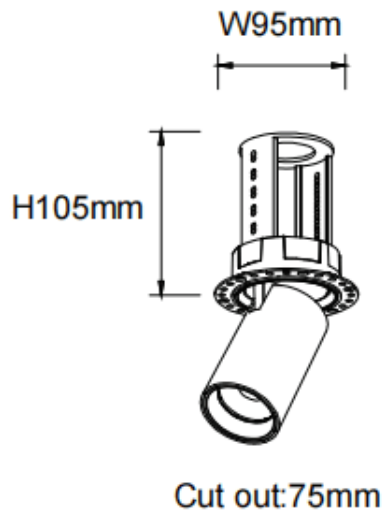

PTT RT

Lavov downlight from the family PTT RT with a power of 18W and a beam angle of 24°. Finished in Black colour. Trimless version. With a total lumen output of 1800lm and a luminous efficacy of 100lm/W. Made in Die Cast Aluminum. Driver DALI. CCT 3000K.

Item code	86.D148.3323.02
Product type	Indoor
Category	Downlights
Family	PTT
Subfamily	PTT RT
Pictograms	

Dimensions

Product dimensions (mm) $\varnothing 84 \times H105 \text{mm}$

Scheme

Product

Real power (W)	18
Real luminous flux (Lm)	1800
Luminous efficiency (Lm/W)	100
Beam angle (°)	24
Life time (h)	50000 h L80B10
Colour	Black
Control gear included	Yes
Control gear	DALI
Flicker Free	Yes
Light source	LED
Type of LED	COB
Colour temperature (K)	3000
Colour consistency (SDCM)	SDCM3
CRI	90