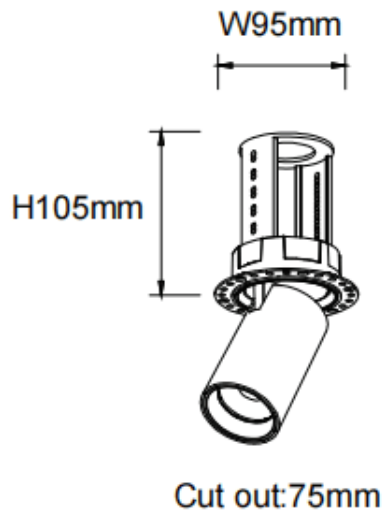

PTT RT

Lavov downlight from the family PTT RT with a power of 18W and a beam angle of 24°. Finished in Black colour. Trimless version. With a total lumen output of 1800lm and a luminous efficacy of 100lm/W. Made in Die Cast Aluminum. Driver DALI. CCT 3000K.

Item code	86.D148.3323.02
Product type	Indoor
Category	Downlights
Family	PTT
Subfamily	PTT RT
Pictograms	

Dimensions

Product dimensions (mm) $\varnothing 84 \times H105 \text{mm}$

Scheme

Product	
Real power (W)	18
Real luminous flux (Lm)	1800
Luminous efficiency (Lm/W)	100
Beam angle (º)	24
Life time (h)	50000 h L80B10
Colour	Black
Control gear included	Yes
Control gear	DALI
Flicker Free	Yes
Light source	LED
Type of LED	COB
Colour temperature (K)	3000
Colour consistency (SDCM)	SDCM<3
CRI	90