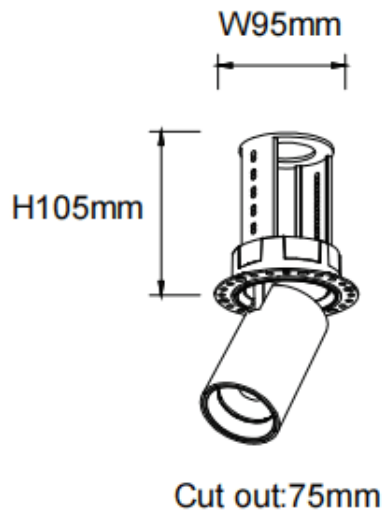

PTT RT-Smart

Lavov downlight from the family PTT RT-Smart with a power of 18W and a beam angle of 24°. Finished in White colour. Trimless version. With a total lumen output of 1800lm and a luminous efficacy of 100lm/W. Made in Die Cast Aluminum. Driver Dimmable Casamby ready. CCT 3000K.

Dimensions

Product dimensions (mm) $\varnothing 84 \times H105 \text{mm}$

Scheme

Photometry

Item code	86.D148.3329.01
Product type	Indoor
Category	Downlights
Family	PTT
Subfamily	PTT RT-Smart
Pictograms	

Product	
Real power (W)	18
Real luminous flux (Lm)	1800
Luminous efficiency (Lm/W)	100
Beam angle (°)	24
Life time (h)	50000 h L80B10
Colour	White
Control gear included	Yes
Control gear	Dimmable Casamby ready
Flicker Free	Yes
Light source	LED
Type of LED	COB
Colour temperature (K)	3000
Colour consistency (SDCM)	SDCM3
CRI	90