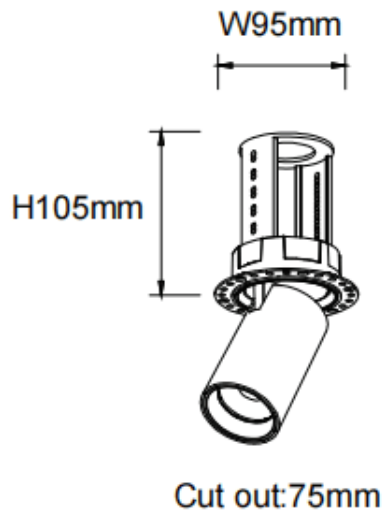

PTT RT-Smart

Lavov downlight from the family PTT RT-Smart with a power of 18W and a beam angle of 24°. Finished in Black colour. Trimless version. With a total lumen output of 1800lm and a luminous efficacy of 100lm/W. Made in Die Cast Aluminum. Driver Dimmable Casamby ready. CCT 3000K.

Item code	86.D148.3329.02
Product type	Indoor
Category	Downlights
Family	PTT
Subfamily	PTT RT-Smart
Pictograms	

Dimensions

Product dimensions (mm) **Ø84xH105mm**

Scheme

Product	
Real power (W)	18
Real luminous flux (Lm)	1800
Luminous efficiency (Lm/W)	100
Beam angle (°)	24
Life time (h)	50000 h L80B10
Colour	Black
Control gear included	Yes
Control gear	Dimmable Casamby ready
Flicker Free	Yes
Light source	LED
Type of LED	COB
Colour temperature (K)	3000
Colour consistency (SDCM)	SDCM3
CRI	90