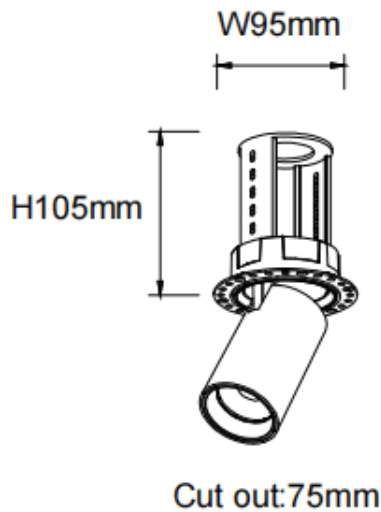

PTT RT

Lavov downlight from the family PTT RT with a power of 18W and a beam angle of 36°. Finished in White colour. Trimless version. With a total lumen output of 1800lm and a luminous efficacy of 100lm/W. Made in Die Cast Aluminum. Driver ON/OFF. CCT 3000K.

Dimensions

Product dimensions (mm) $\varnothing 84 \times H105 \text{mm}$

Scheme

Item code	86.D148.3331.01
Product type	Indoor
Category	Downlights
Family	PTT
Subfamily	PTT RT
Pictograms	

Product	
Real power (W)	18
Real luminous flux (Lm)	1800
Luminous efficiency (Lm/W)	100
Beam angle (º)	36
Life time (h)	50000 h L80B10
Colour	White
Control gear included	Yes
Control gear	ON/OFF
Flicker Free	Yes
Light source	LED
Type of LED	COB
Colour temperature (K)	3000
Colour consistency (SDCM)	SDCM<3
CRI	90