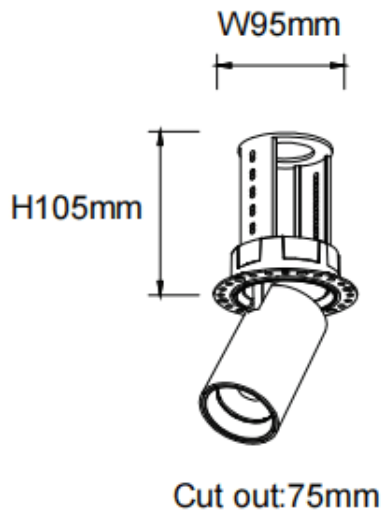

### PTT RT

Lavov downlight from the family PTT RT with a power of 18W and a beam angle of 36°. Finished in White colour. Trimless version. With a total lumen output of 1800lm and a luminous efficacy of 100lm/W. Made in Die Cast Aluminum. Driver ON/OFF. CCT 3000K.

### Dimensions

Product dimensions (mm)  $\varnothing 84 \times H105 \text{mm}$

### Scheme

Item code	86.D148.3331.01
Product type	Indoor
Category	Downlights
Family	PTT
Subfamily	PTT RT
Pictograms	

Product	
Real power (W)	18
Real luminous flux (Lm)	1800
Luminous efficiency (Lm/W)	100
Beam angle (°)	36
Life time (h)	50000 h L80B10
Colour	White
Control gear included	Yes
Control gear	ON/OFF
Flicker Free	Yes
Light source	LED
Type of LED	COB
Colour temperature (K)	3000
Colour consistency (SDCM)	SDCM3
CRI	90