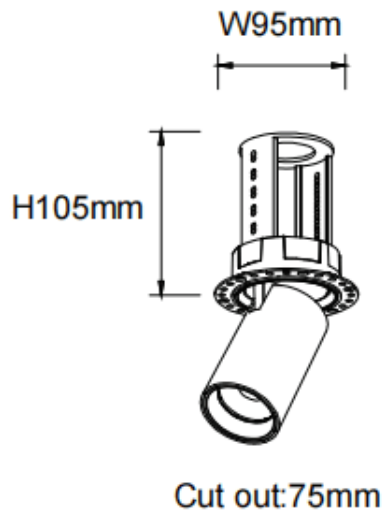

PTT RT

Lavov downlight from the family PTT RT with a power of 18W and a beam angle of 36°. Finished in Black colour. Trimless version. With a total lumen output of 1800lm and a luminous efficacy of 100lm/W. Made in Die Cast Aluminum. Driver ON/OFF. CCT 3000K.

Item code	86.D148.3331.02
Product type	Indoor
Category	Downlights
Family	PTT
Subfamily	PTT RT
Pictograms	

Dimensions

Product dimensions (mm) **Ø84xH105mm**

Scheme

Product	
Real power (W)	18
Real luminous flux (Lm)	1800
Luminous efficiency (Lm/W)	100
Beam angle (°)	36
Life time (h)	50000 h L80B10
Colour	Black
Control gear included	Yes
Control gear	ON/OFF
Flicker Free	Yes
Light source	LED
Type of LED	COB
Colour temperature (K)	3000
Colour consistency (SDCM)	SDCM3
CRI	90