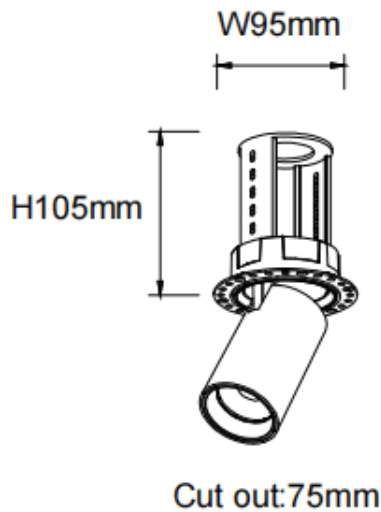

PTT RT

Lavov downlight from the family PTT RT with a power of 18W and a beam angle of 36°. Finished in White colour. Trimless version. With a total lumen output of 1800lm and a luminous efficacy of 100lm/W. Made in Die Cast Aluminum. Driver DALI. CCT 3000K.

Dimensions

Product dimensions (mm) **Ø84xH105mm**

Scheme

Item code	86.D148.3333.01
Product type	Indoor
Category	Downlights
Family	PTT
Subfamily	PTT RT
Pictograms	

Product	
Real power (W)	18
Real luminous flux (Lm)	1800
Luminous efficiency (Lm/W)	100
Beam angle (°)	36
Life time (h)	50000 h L80B10
Colour	White
Control gear included	Yes
Control gear	DALI
Flicker Free	Yes
Light source	LED
Type of LED	COB
Colour temperature (K)	3000
Colour consistency (SDCM)	SDCM3
CRI	90