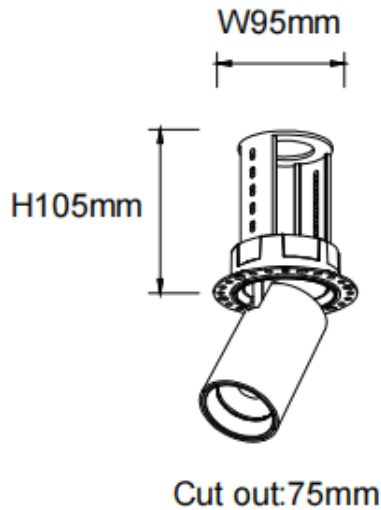

PTT RT

Lavov downlight from the family PTT RT with a power of 18W and a beam angle of 36°. Finished in White colour. Trimless version. With a total lumen output of 1800lm and a luminous efficacy of 100lm/W. Made in Die Cast Aluminum. Driver DALI. CCT 3000K.

Item code	86.D148.3333.01
Product type	Indoor
Category	Downlights
Family	PTT
Subfamily	PTT RT
Pictograms	

Dimensions

Product dimensions (mm) **Ø84xH105mm**

Scheme

Product	
Real power (W)	18
Real luminous flux (Lm)	1800
Luminous efficiency (Lm/W)	100
Beam angle (º)	36
Life time (h)	50000 h L80B10
Colour	White
Control gear included	Yes
Control gear	DALI
Flicker Free	Yes
Light source	LED
Type of LED	COB
Colour temperature (K)	3000
Colour consistency (SDCM)	SDCM<3
CRI	90