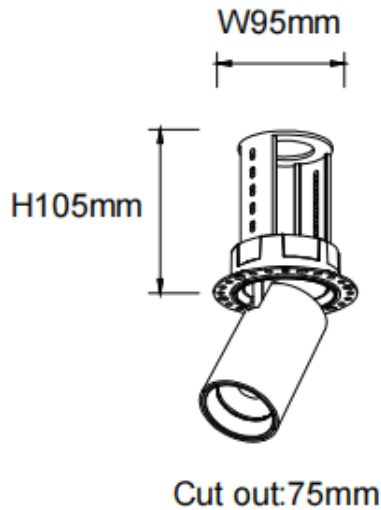

PTT RT

Lavov downlight from the family PTT RT with a power of 18W and a beam angle of 36°. Finished in Black colour. Trimless version. With a total lumen output of 1800lm and a luminous efficacy of 100lm/W. Made in Die Cast Aluminum. Driver DALI. CCT 3000K.

| | |
|--------------|--|
| Item code | 86.D148.3333.02 |
| Product type | Indoor |
| Category | Downlights |
| Family | PTT |
| Subfamily | PTT RT |
| Pictograms |  |

Dimensions

Product dimensions (mm) $\varnothing 84 \times H105 \text{mm}$

Scheme

Product

| | |
|----------------------------|----------------|
| Real power (W) | 18 |
| Real luminous flux (Lm) | 1800 |
| Luminous efficiency (Lm/W) | 100 |
| Beam angle (°) | 36 |
| Life time (h) | 50000 h L80B10 |
| Colour | Black |
| Control gear included | Yes |
| Control gear | DALI |
| Flicker Free | Yes |
| Light source | LED |
| Type of LED | COB |
| Colour temperature (K) | 3000 |
| Colour consistency (SDCM) | SDCM3 |
| CRI | 90 |