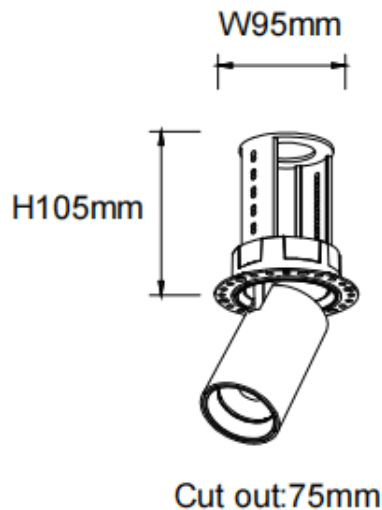

PTT RT

Lavov downlight from the family PTT RT with a power of 18W and a beam angle of 36°. Finished in Black colour. Trimless version. With a total lumen output of 1800lm and a luminous efficacy of 100lm/W. Made in Die Cast Aluminum. Driver DALI. CCT 3000K.

Item code	86.D148.3333.02
Product type	Indoor
Category	Downlights
Family	PTT
Subfamily	PTT RT

Pictograms

Dimensions

Product dimensions (mm) $\varnothing 84 \times H105 \text{mm}$

Scheme

Product	
Real power (W)	18
Real luminous flux (Lm)	1800
Luminous efficiency (Lm/W)	100
Beam angle (º)	36
Life time (h)	50000 h L80B10
Colour	Black
Control gear included	Yes
Control gear	DALI
Flicker Free	Yes
Light source	LED
Type of LED	COB
Colour temperature (K)	3000
Colour consistency (SDCM)	SDCM<3
CRI	90