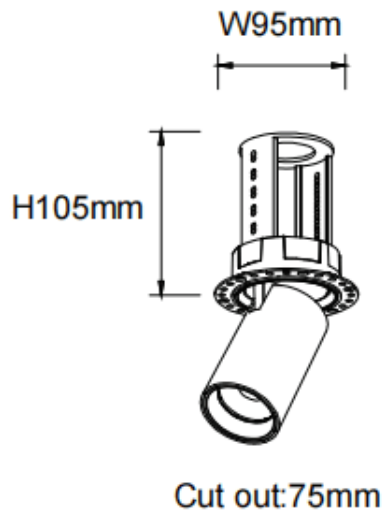

PTT RT-Smart

Lavov downlight from the family PTT RT-Smart with a power of 18W and a beam angle of 36°. Finished in White colour. Trimless version. With a total lumen output of 1800lm and a luminous efficacy of 100lm/W. Made in Die Cast Aluminum. Driver Dimmable Casamby ready. CCT 3000K.

Item code	86.D148.3339.01
Product type	Indoor
Category	Downlights
Family	PTT
Subfamily	PTT RT-Smart
Pictograms	

Dimensions

Product dimensions (mm) **Ø84xH105mm**

Scheme

Product	
Real power (W)	18
Real luminous flux (Lm)	1800
Luminous efficiency (Lm/W)	100
Beam angle (&ordm;)	36
Life time (h)	50000 h L80B10
Colour	White
Control gear included	Yes
Control gear	Dimmable Casamby ready
Flicker Free	Yes
Light source	LED
Type of LED	COB
Colour temperature (K)	3000
Colour consistency (SDCM)	SDCM<3
CRI	90