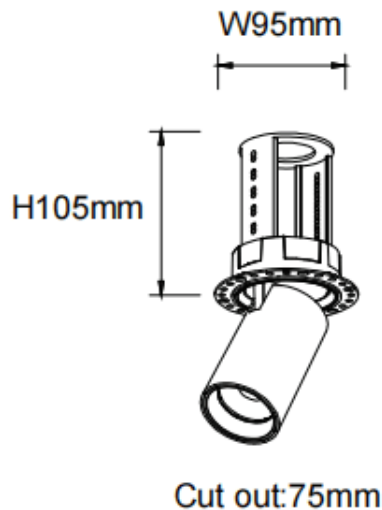

PTT RT-Smart

Lavov downlight from the family PTT RT-Smart with a power of 18W and a beam angle of 36°. Finished in Black colour. Trimless version. With a total lumen output of 1800lm and a luminous efficacy of 100lm/W. Made in Die Cast Aluminum. Driver Dimmable Casamby ready. CCT 3000K.

Item code	86.D148.3339.02
Product type	Indoor
Category	Downlights
Family	PTT
Subfamily	PTT RT-Smart
Pictograms	

Dimensions

Product dimensions (mm) **Ø84xH105mm**

Scheme

Product	
Real power (W)	18
Real luminous flux (Lm)	1800
Luminous efficiency (Lm/W)	100
Beam angle (&ordm;)	36
Life time (h)	50000 h L80B10
Colour	Black
Control gear included	Yes
Control gear	Dimmable Casamby ready
Flicker Free	Yes
Light source	LED
Type of LED	COB
Colour temperature (K)	3000
Colour consistency (SDCM)	SDCM<3
CRI	90