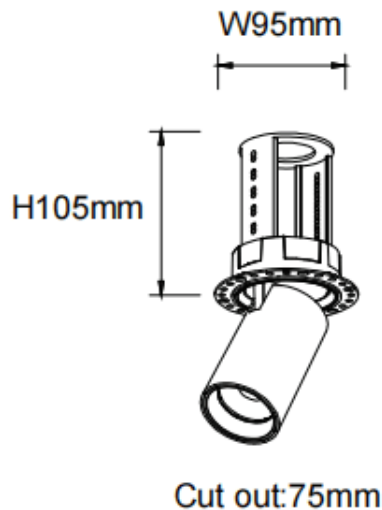

Scheme

Product	
Real power (W)	18
Real luminous flux (Lm)	1800
Luminous efficiency (Lm/W)	100
Beam angle (&ordm;)	36
Life time (h)	50000 h L80B10
Colour	Black
Control gear included	Yes
Control gear	Dimmable Casamby ready
Flicker Free	Yes
Light source	LED
Type of LED	COB
Colour temperature (K)	3000
Colour consistency (SDCM)	SDCM<3
CRI	90