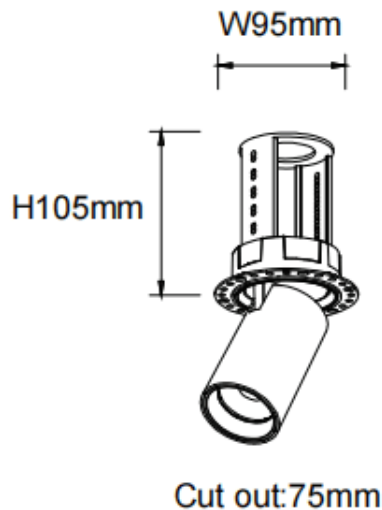

PTT RT-Smart

Lavov downlight from the family PTT RT-Smart with a power of 18W and a beam angle of 36°. Finished in Black colour. Trimless version. With a total lumen output of 1800lm and a luminous efficacy of 100lm/W. Made in Die Cast Aluminum. Driver Dimmable Casamby ready. CCT 3000K.

Item code	86.D148.3339.02
Product type	Indoor
Category	Downlights
Family	PTT
Subfamily	PTT RT-Smart
Pictograms	

Dimensions

Product dimensions (mm) **Ø84xH105mm**

Scheme

Product	
Real power (W)	18
Real luminous flux (Lm)	1800
Luminous efficiency (Lm/W)	100
Beam angle (°)	36
Life time (h)	50000 h L80B10
Colour	Black
Control gear included	Yes
Control gear	Dimmable Casamby ready
Flicker Free	Yes
Light source	LED
Type of LED	COB
Colour temperature (K)	3000
Colour consistency (SDCM)	SDCM3
CRI	90