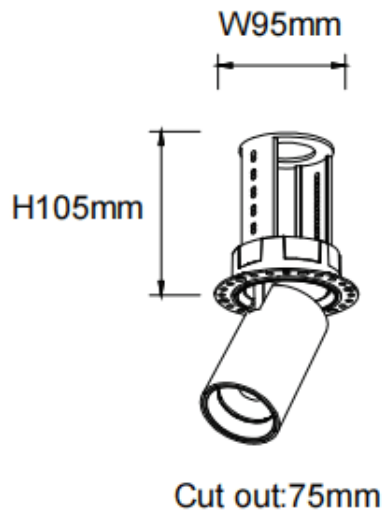

PTT RT

Lavov downlight from the family PTT RT with a power of 18W and a beam angle of 55°. Finished in White colour. Trimless version. With a total lumen output of 1800lm and a luminous efficacy of 100lm/W. Made in Die Cast Aluminum. Driver ON/OFF. CCT 3000K.

Dimensions

Product dimensions (mm) $\varnothing 84 \times H105 \text{mm}$

Scheme

| | |
|--------------|-----------------|
| Item code | 86.D148.3341.01 |
| Product type | Indoor |
| Category | Downlights |
| Family | PTT |
| Subfamily | PTT RT |
| Pictograms | |

| | |
|----------------------------|----------------|
| Product | |
| Real power (W) | 18 |
| Real luminous flux (Lm) | 1800 |
| Luminous efficiency (Lm/W) | 100 |
| Beam angle (°) | 55 |
| Life time (h) | 50000 h L80B10 |
| Colour | White |
| Control gear included | Yes |
| Control gear | ON/OFF |
| Flicker Free | Yes |
| Light source | LED |
| Type of LED | COB |
| Colour temperature (K) | 3000 |
| Colour consistency (SDCM) | SDCM3 |
| CRI | 90 |