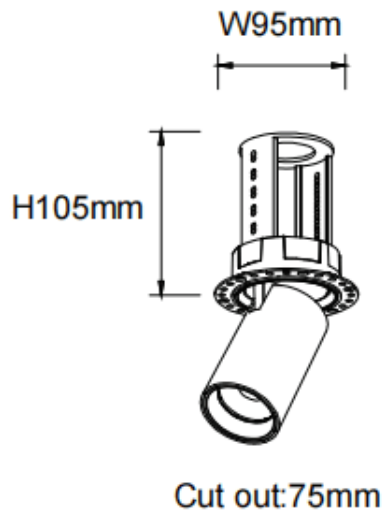

PTT RT

Lavov downlight from the family PTT RT with a power of 18W and a beam angle of 55°. Finished in White colour. Trimless version. With a total lumen output of 1800lm and a luminous efficacy of 100lm/W. Made in Die Cast Aluminum. Driver DALI. CCT 3000K.

| | |
|--------------|-----------------|
| Item code | 86.D148.3343.01 |
| Product type | Indoor |
| Category | Downlights |
| Family | PTT |
| Subfamily | PTT RT |
| Pictograms | |

Dimensions

Product dimensions (mm) $\varnothing 84 \times H105 \text{mm}$

Scheme

| | |
|----------------------------|----------------|
| Product | |
| Real power (W) | 18 |
| Real luminous flux (Lm) | 1800 |
| Luminous efficiency (Lm/W) | 100 |
| Beam angle (º) | 55 |
| Life time (h) | 50000 h L80B10 |
| Colour | White |
| Control gear included | Yes |
| Control gear | DALI |
| Flicker Free | Yes |
| Light source | LED |
| Type of LED | COB |
| Colour temperature (K) | 3000 |
| Colour consistency (SDCM) | SDCM<3 |
| CRI | 90 |