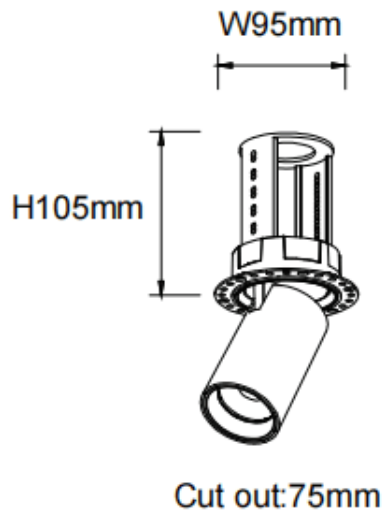

Scheme

Product	
Real power (W)	18
Real luminous flux (Lm)	1800
Luminous efficiency (Lm/W)	100
Beam angle (&ordm;)	55
Life time (h)	50000 h L80B10
Colour	White
Control gear included	Yes
Control gear	DALI
Flicker Free	Yes
Light source	LED
Type of LED	COB
Colour temperature (K)	3000
Colour consistency (SDCM)	SDCM<3
CRI	90