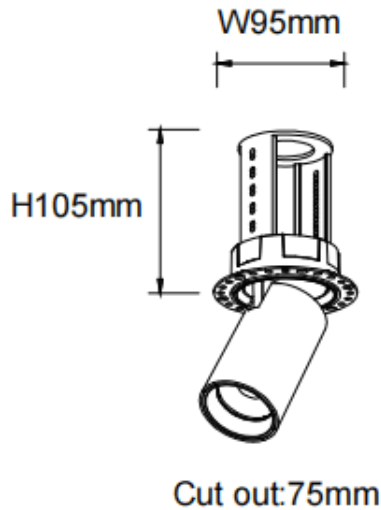

### PTT RT

Lavov downlight from the family PTT RT with a power of 18W and a beam angle of 55°. Finished in White colour. Trimless version. With a total lumen output of 1800lm and a luminous efficacy of 100lm/W. Made in Die Cast Aluminum. Driver DALI. CCT 3000K.

### Dimensions

Product dimensions (mm)  $\varnothing 84 \times H105 \text{mm}$

### Scheme

Item code	86.D148.3343.01
Product type	Indoor
Category	Downlights
Family	PTT
Subfamily	PTT RT
Pictograms	

<b>Product</b>	
Real power (W)	18
Real luminous flux (Lm)	1800
Luminous efficiency (Lm/W)	100
Beam angle (°)	55
Life time (h)	50000 h L80B10
Colour	White
Control gear included	Yes
Control gear	DALI
Flicker Free	Yes
Light source	LED
Type of LED	COB
Colour temperature (K)	3000
Colour consistency (SDCM)	SDCM3
CRI	90