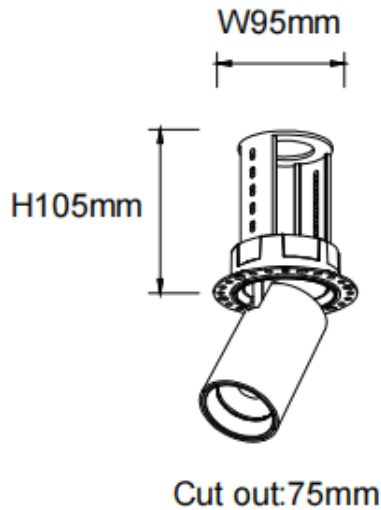

PTT RT

Lavov downlight from the family PTT RT with a power of 18W and a beam angle of 55°. Finished in White colour. Trimless version. With a total lumen output of 1800lm and a luminous efficacy of 100lm/W. Made in Die Cast Aluminum. Driver DALI. CCT 3000K.

| | |
|--------------|-----------------|
| Item code | 86.D148.3343.01 |
| Product type | Indoor |
| Category | Downlights |
| Family | PTT |
| Subfamily | PTT RT |
| Pictograms | |

Dimensions

Product dimensions (mm) $\varnothing 84 \times H105 \text{mm}$

Scheme

| | |
|----------------------------|----------------|
| Product | |
| Real power (W) | 18 |
| Real luminous flux (Lm) | 1800 |
| Luminous efficiency (Lm/W) | 100 |
| Beam angle (°) | 55 |
| Life time (h) | 50000 h L80B10 |
| Colour | White |
| Control gear included | Yes |
| Control gear | DALI |
| Flicker Free | Yes |
| Light source | LED |
| Type of LED | COB |
| Colour temperature (K) | 3000 |
| Colour consistency (SDCM) | SDCM3 |
| CRI | 90 |