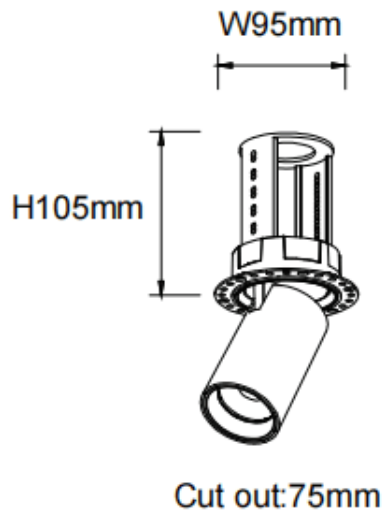

PTT RT

Lavov downlight from the family PTT RT with a power of 18W and a beam angle of 55°. Finished in Black colour. Trimless version. With a total lumen output of 1800lm and a luminous efficacy of 100lm/W. Made in Die Cast Aluminum. Driver DALI. CCT 3000K.

Item code	86.D148.3343.02
Product type	Indoor
Category	Downlights
Family	PTT
Subfamily	PTT RT
Pictograms	

Dimensions

Product dimensions (mm) $\varnothing 84 \times H105 \text{mm}$

Scheme

Product

Real power (W)	18
Real luminous flux (Lm)	1800
Luminous efficiency (Lm/W)	100
Beam angle (°)	55
Life time (h)	50000 h L80B10
Colour	Black
Control gear included	Yes
Control gear	DALI
Flicker Free	Yes
Light source	LED
Type of LED	COB
Colour temperature (K)	3000
Colour consistency (SDCM)	SDCM3
CRI	90