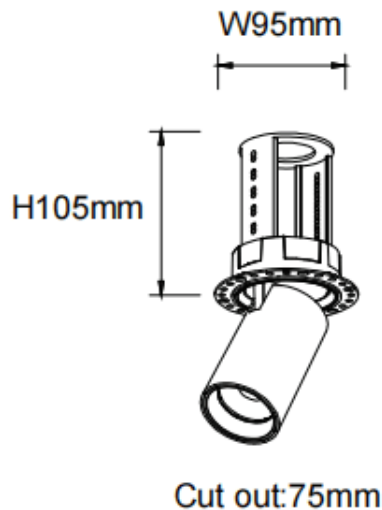

PTT RT-Smart

Lavov downlight from the family PTT RT-Smart with a power of 18W and a beam angle of 55°. Finished in Black colour. Trimless version. With a total lumen output of 1800lm and a luminous efficacy of 100lm/W. Made in Die Cast Aluminum. Driver Dimmable Casamby ready. CCT 3000K.

Item code	86.D148.3349.02
Product type	Indoor
Category	Downlights
Family	PTT
Subfamily	PTT RT-Smart
Pictograms	

Dimensions

Product dimensions (mm) **Ø84xH105mm**

Scheme

Product	
Real power (W)	18
Real luminous flux (Lm)	1800
Luminous efficiency (Lm/W)	100
Beam angle (°)	55
Life time (h)	50000 h L80B10
Colour	Black
Control gear included	Yes
Control gear	Dimmable Casamby ready
Flicker Free	Yes
Light source	LED
Type of LED	COB
Colour temperature (K)	3000
Colour consistency (SDCM)	SDCM3
CRI	90