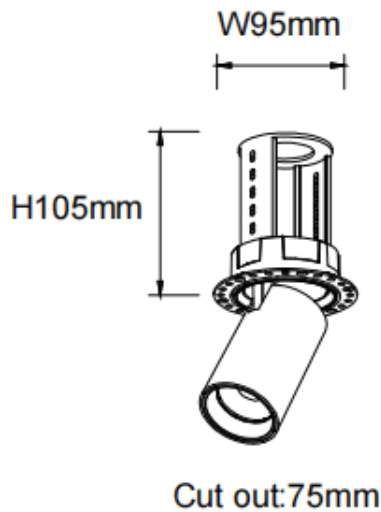

### PTT RT

Lavov downlight from the family PTT RT with a power of 18W and a beam angle of 15°. Finished in White colour. Trimless version. With a total lumen output of 1800lm and a luminous efficacy of 100lm/W. Made in Die Cast Aluminum. Driver ON/OFF. CCT 4000K.

### Dimensions

Product dimensions (mm)  $\varnothing 84 \times H105 \text{mm}$

### Scheme

Item code	86.D148.3411.01
Product type	Indoor
Category	Downlights
Family	PTT
Subfamily	PTT RT
Pictograms	

Product	
Real power (W)	18
Real luminous flux (Lm)	1800
Luminous efficiency (Lm/W)	100
Beam angle (&ordm;)	15
Life time (h)	50000 h L80B10
Colour	White
Control gear included	Yes
Control gear	ON/OFF
Flicker Free	Yes
Light source	LED
Type of LED	COB
Colour temperature (K)	4000
Colour consistency (SDCM)	SDCM<3
CRI	90