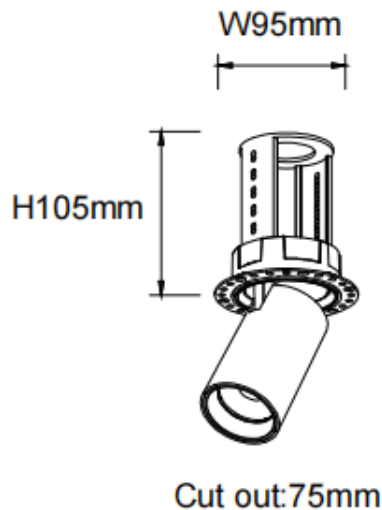

### PTT RT

Lavov downlight from the family PTT RT with a power of 18W and a beam angle of 15°. Finished in Black colour. Trimless version. With a total lumen output of 1800lm and a luminous efficacy of 100lm/W. Made in Die Cast Aluminum. Driver ON/OFF. CCT 4000K.

### Dimensions

Product dimensions (mm)  $\varnothing 84 \times H105 \text{mm}$

### Scheme

Item code	86.D148.3411.02
Product type	Indoor
Category	Downlights
Family	PTT
Subfamily	PTT RT
Pictograms	

Product	
Real power (W)	18
Real luminous flux (Lm)	1800
Luminous efficiency (Lm/W)	100
Beam angle (°)	15
Life time (h)	50000 h L80B10
Colour	Black
Control gear included	Yes
Control gear	ON/OFF
Flicker Free	Yes
Light source	LED
Type of LED	COB
Colour temperature (K)	4000
Colour consistency (SDCM)	SDCM3
CRI	90