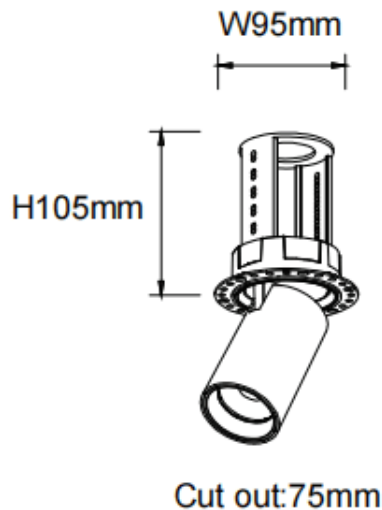

PTT RT

Lavov downlight from the family PTT RT with a power of 18W and a beam angle of 15°. Finished in White colour. Trimless version. With a total lumen output of 1800lm and a luminous efficacy of 100lm/W. Made in Die Cast Aluminum. Driver DALI. CCT 4000K.

Item code	86.D148.3413.01
Product type	Indoor
Category	Downlights
Family	PTT
Subfamily	PTT RT
Pictograms	

Dimensions

Product dimensions (mm) $\varnothing 84 \times H105 \text{mm}$

Scheme

Product	
Real power (W)	18
Real luminous flux (Lm)	1800
Luminous efficiency (Lm/W)	100
Beam angle (º)	15
Life time (h)	50000 h L80B10
Colour	White
Control gear included	Yes
Control gear	DALI
Flicker Free	Yes
Light source	LED
Type of LED	COB
Colour temperature (K)	4000
Colour consistency (SDCM)	SDCM<3
CRI	90