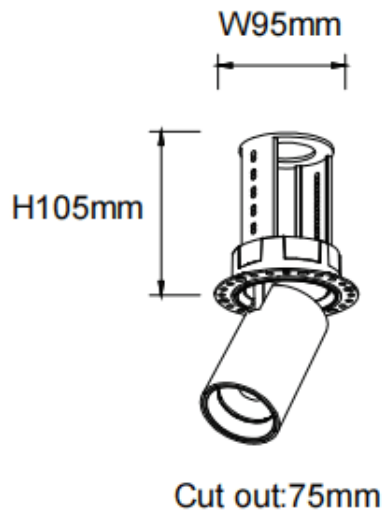

PTT RT

Lavov downlight from the family PTT RT with a power of 18W and a beam angle of 15°. Finished in White colour. Trimless version. With a total lumen output of 1800lm and a luminous efficacy of 100lm/W. Made in Die Cast Aluminum. Driver DALI. CCT 4000K.

Item code	86.D148.3413.01
Product type	Indoor
Category	Downlights
Family	PTT
Subfamily	PTT RT

Pictograms

Dimensions

Product dimensions (mm) $\varnothing 84 \times H105 \text{mm}$

Scheme

Product

Real power (W)	18
Real luminous flux (Lm)	1800
Luminous efficiency (Lm/W)	100
Beam angle (°)	15
Life time (h)	50000 h L80B10
Colour	White
Control gear included	Yes
Control gear	DALI
Flicker Free	Yes
Light source	LED
Type of LED	COB
Colour temperature (K)	4000
Colour consistency (SDCM)	SDCM3
CRI	90