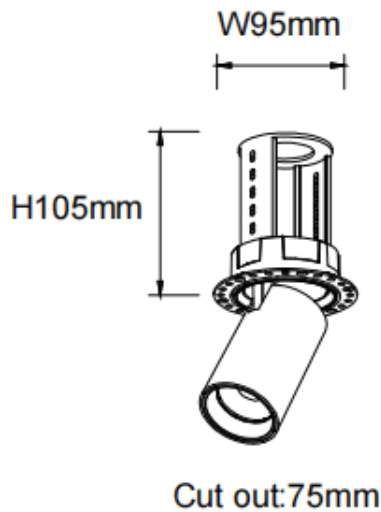

PTT RT

Lavov downlight from the family PTT RT with a power of 18W and a beam angle of 15°. Finished in Black colour. Trimless version. With a total lumen output of 1800lm and a luminous efficacy of 100lm/W. Made in Die Cast Aluminum. Driver DALI. CCT 4000K.

Dimensions

Product dimensions (mm) $\varnothing 84 \times H105 \text{mm}$

Scheme

Item code	86.D148.3413.02
Product type	Indoor
Category	Downlights
Family	PTT
Subfamily	PTT RT
Pictograms	

Product	
Real power (W)	18
Real luminous flux (Lm)	1800
Luminous efficiency (Lm/W)	100
Beam angle (°)	15
Life time (h)	50000 h L80B10
Colour	Black
Control gear included	Yes
Control gear	DALI
Flicker Free	Yes
Light source	LED
Type of LED	COB
Colour temperature (K)	4000
Colour consistency (SDCM)	SDCM3
CRI	90