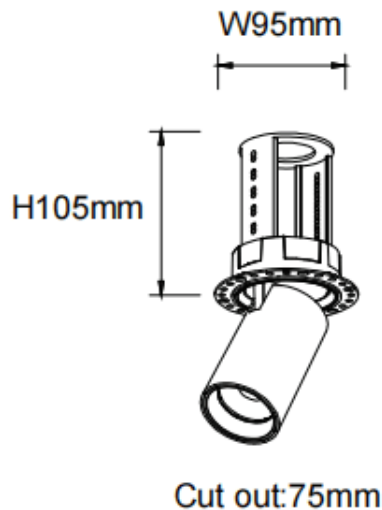

PTT RT-Smart

Lavov downlight from the family PTT RT-Smart with a power of 18W and a beam angle of 15°. Finished in White colour. Trimless version. With a total lumen output of 1800lm and a luminous efficacy of 100lm/W. Made in Die Cast Aluminum. Driver Dimmable Casamby ready. CCT 4000K.

Item code	86.D148.3419.01
Product type	Indoor
Category	Downlights
Family	PTT
Subfamily	PTT RT-Smart
Pictograms	

Dimensions

Product dimensions (mm) **Ø84xH105mm**

Scheme

Product	
Real power (W)	18
Real luminous flux (Lm)	1800
Luminous efficiency (Lm/W)	100
Beam angle (&ordm;)	15
Life time (h)	50000 h L80B10
Colour	White
Control gear included	Yes
Control gear	Dimmable Casamby ready
Flicker Free	Yes
Light source	LED
Type of LED	COB
Colour temperature (K)	4000
Colour consistency (SDCM)	SDCM<3
CRI	90