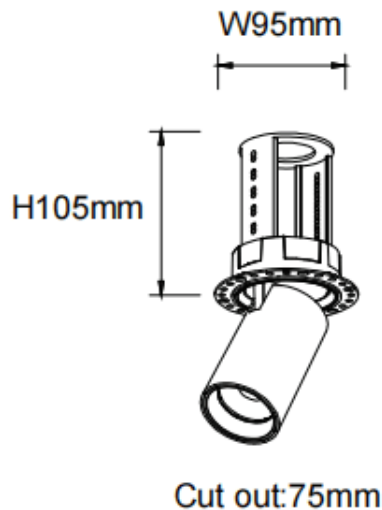

### PTT RT-Smart

Lavov downlight from the family PTT RT-Smart with a power of 18W and a beam angle of 15°. Finished in Black colour. Trimless version. With a total lumen output of 1800lm and a luminous efficacy of 100lm/W. Made in Die Cast Aluminum. Driver Dimmable Casamby ready. CCT 4000K.

### Dimensions

**Product dimensions (mm)** **Ø84xH105mm**

### Scheme

<b>Product</b>	
<b>Real power (W)</b>	<b>18</b>
<b>Real luminous flux (Lm)</b>	<b>1800</b>
<b>Luminous efficiency (Lm/W)</b>	<b>100</b>
<b>Beam angle (&amp;ordm;)</b>	<b>15</b>
<b>Life time (h)</b>	<b>50000 h L80B10</b>
<b>Colour</b>	<b>Black</b>
<b>Control gear included</b>	<b>Yes</b>
<b>Control gear</b>	<b>Dimmable Casamby ready</b>
<b>Flicker Free</b>	<b>Yes</b>
<b>Light source</b>	<b>LED</b>
<b>Type of LED</b>	<b>COB</b>
<b>Colour temperature (K)</b>	<b>4000</b>
<b>Colour consistency (SDCM)</b>	<b>SDCM&lt;3</b>
<b>CRI</b>	<b>90</b>