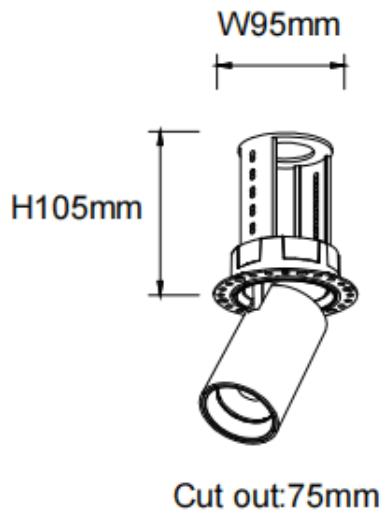

PTT RT

Lavov downlight from the family PTT RT with a power of 18W and a beam angle of 24°. Finished in White colour. Trimless version. With a total lumen output of 1800lm and a luminous efficacy of 100lm/W. Made in Die Cast Aluminum. Driver ON/OFF. CCT 4000K.

Dimensions

Product dimensions (mm) $\varnothing 84 \times H105 \text{mm}$

Scheme

Photometry

Item code	86.D148.3421.01
Product type	Indoor
Category	Downlights
Family	PTT
Subfamily	PTT RT
Pictograms	

Product	
Real power (W)	18
Real luminous flux (Lm)	1800
Luminous efficiency (Lm/W)	100
Beam angle (°)	24
Life time (h)	50000 h L80B10
Colour	White
Control gear included	Yes
Control gear	ON/OFF
Flicker Free	Yes
Light source	LED
Type of LED	COB
Colour temperature (K)	4000
Colour consistency (SDCM)	SDCM<3
CRI	90