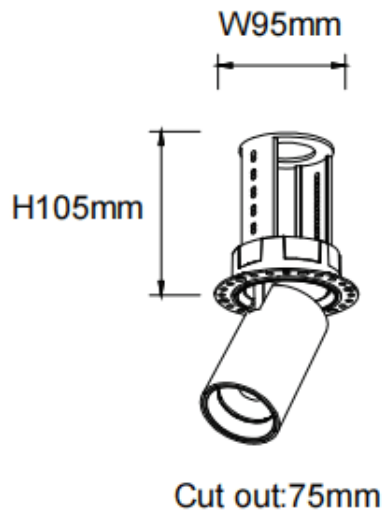

PTT RT

Lavov downlight from the family PTT RT with a power of 18W and a beam angle of 24°. Finished in Black colour. Trimless version. With a total lumen output of 1800lm and a luminous efficacy of 100lm/W. Made in Die Cast Aluminum. Driver ON/OFF. CCT 4000K.

Dimensions

Product dimensions (mm) $\varnothing 84 \times H105 \text{mm}$

Scheme

Photometry

Item code	86.D148.3421.02
Product type	Indoor
Category	Downlights
Family	PTT
Subfamily	PTT RT
Pictograms	

Product	
Real power (W)	18
Real luminous flux (Lm)	1800
Luminous efficiency (Lm/W)	100
Beam angle (º)	24
Life time (h)	50000 h L80B10
Colour	Black
Control gear included	Yes
Control gear	ON/OFF
Flicker Free	Yes
Light source	LED
Type of LED	COB
Colour temperature (K)	4000
Colour consistency (SDCM)	SDCM<3
CRI	90