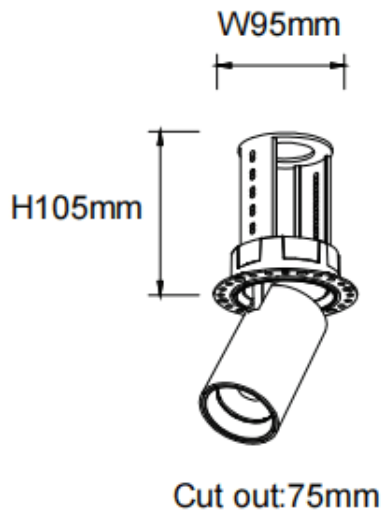

PTT RT

Lavov downlight from the family PTT RT with a power of 18W and a beam angle of 24°. Finished in Black colour. Trimless version. With a total lumen output of 1800lm and a luminous efficacy of 100lm/W. Made in Die Cast Aluminum. Driver ON/OFF. CCT 4000K.

Dimensions

Product dimensions (mm) $\varnothing 84 \times H105 \text{mm}$

Scheme

Photometry

Item code	86.D148.3421.02
Product type	Indoor
Category	Downlights
Family	PTT
Subfamily	PTT RT
Pictograms	

Product	
Real power (W)	18
Real luminous flux (Lm)	1800
Luminous efficiency (Lm/W)	100
Beam angle (°)	24
Life time (h)	50000 h L80B10
Colour	Black
Control gear included	Yes
Control gear	ON/OFF
Flicker Free	Yes
Light source	LED
Type of LED	COB
Colour temperature (K)	4000
Colour consistency (SDCM)	SDCM3
CRI	90