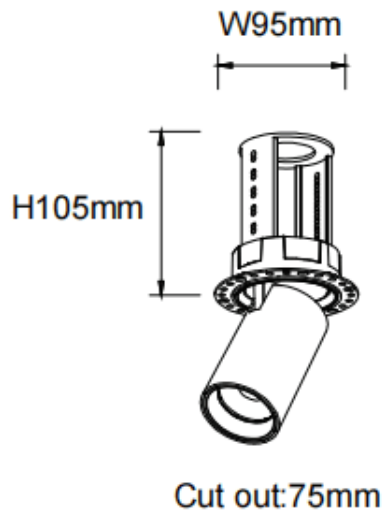

PTT RT

Lavov downlight from the family PTT RT with a power of 18W and a beam angle of 24°. Finished in White colour. Trimless version. With a total lumen output of 1800lm and a luminous efficacy of 100lm/W. Made in Die Cast Aluminum. Driver DALI. CCT 4000K.

Item code	86.D148.3423.01
Product type	Indoor
Category	Downlights
Family	PTT
Subfamily	PTT RT
Pictograms	

Dimensions

Product dimensions (mm) $\varnothing 84 \times H105 \text{mm}$

Scheme

Product

Real power (W)	18
Real luminous flux (Lm)	1800
Luminous efficiency (Lm/W)	100
Beam angle (°)	24
Life time (h)	50000 h L80B10
Colour	White
Control gear included	Yes
Control gear	DALI
Flicker Free	Yes
Light source	LED
Type of LED	COB
Colour temperature (K)	4000
Colour consistency (SDCM)	SDCM3
CRI	90