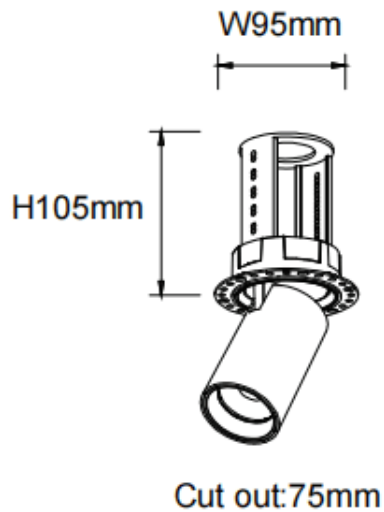

### PTT RT

Lavov downlight from the family PTT RT with a power of 18W and a beam angle of 24°. Finished in Black colour. Trimless version. With a total lumen output of 1800lm and a luminous efficacy of 100lm/W. Made in Die Cast Aluminum. Driver DALI. CCT 4000K.

#### Dimensions

Product dimensions (mm)  $\varnothing 84 \times H105 \text{mm}$

#### Product

Real power (W)	18
Real luminous flux (Lm)	1800
Luminous efficiency (Lm/W)	100
Beam angle (°)	24
Life time (h)	50000 h L80B10
Colour	Black
Control gear included	Yes
Control gear	DALI
Flicker Free	Yes
Light source	LED
Type of LED	COB
Colour temperature (K)	4000
Colour consistency (SDCM)	SDCM3
CRI	90