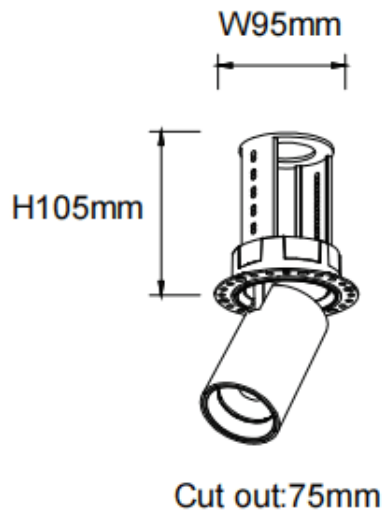

Scheme

Photometry

Item code	86.D148.3423.02
Product type	Indoor
Category	Downlights
Family	PTT
Subfamily	PTT RT
Pictograms	

Product

Real power (W)	18
Real luminous flux (Lm)	1800
Luminous efficiency (Lm/W)	100
Beam angle (&ordm;)	24
Life time (h)	50000 h L80B10
Colour	Black
Control gear included	Yes
Control gear	DALI
Flicker Free	Yes
Light source	LED
Type of LED	COB
Colour temperature (K)	4000
Colour consistency (SDCM)	SDCM<3
CRI	90