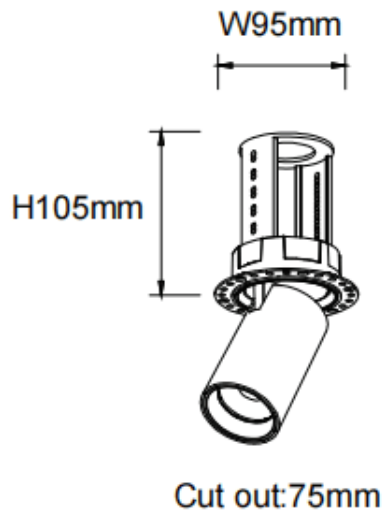

PTT RT-Smart

Lavov downlight from the family PTT RT-Smart with a power of 18W and a beam angle of 24°. Finished in White colour. Trimless version. With a total lumen output of 1800lm and a luminous efficacy of 100lm/W. Made in Die Cast Aluminum. Driver Dimmable Casamby ready. CCT 4000K.

Item code	86.D148.3429.01
Product type	Indoor
Category	Downlights
Family	PTT
Subfamily	PTT RT-Smart
Pictograms	

Dimensions

Product dimensions (mm) **Ø84xH105mm**

Scheme

Product	
Real power (W)	18
Real luminous flux (Lm)	1800
Luminous efficiency (Lm/W)	100
Beam angle (°)	24
Life time (h)	50000 h L80B10
Colour	White
Control gear included	Yes
Control gear	Dimmable Casamby ready
Flicker Free	Yes
Light source	LED
Type of LED	COB
Colour temperature (K)	4000
Colour consistency (SDCM)	SDCM3
CRI	90